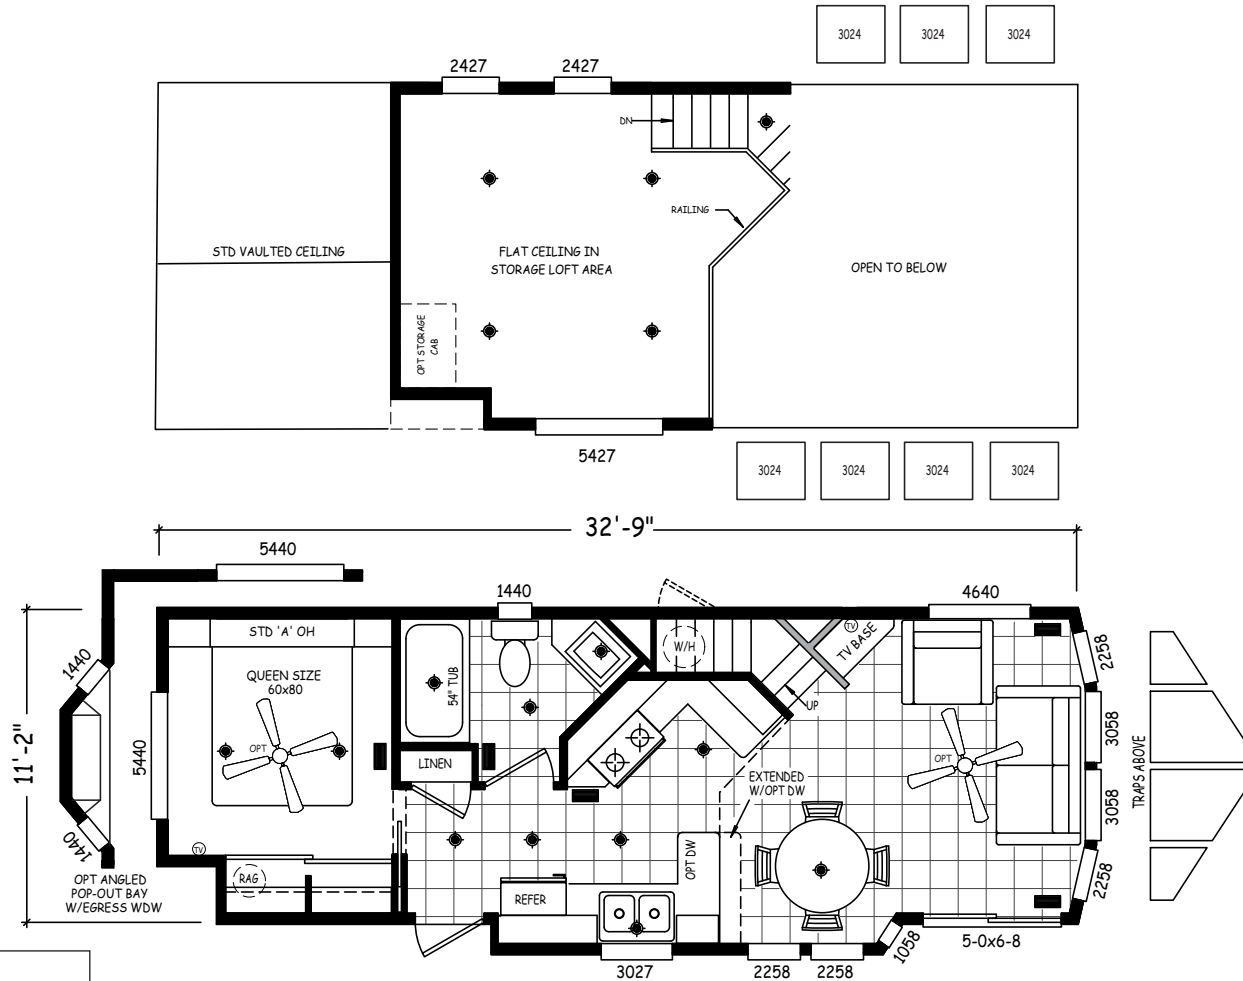

Cypress Tree

Alpine Loft Series

399 SQ. FT. (Approximate) 1 Bedroom, 1 Bath

Last Updated: 9-25-20

RV PARK MODEL TRADERS
11111 E. Apache Trail
Apache Junction, AZ 85120

RVPMT.com | 1-800-297-0775

IMPORTANT: Alta Cima Corp reserves the right to modify, cancel or substitute products or features of this event at any time without prior notice or obligation. Pictures and other promotional materials are representative and may depict or contain floor plans, square footages, elevations, options, upgrades, extra design features, decorations, floor coverings, specialty light fixtures, custom paint and wall coverings, window treatments, landscaping, sound and alarm systems, furnishings, appliances, and other designer/decorator features and amenities that are not included as part of the home and/or may not be available at all locations. Home, pricing and community information is subject to change, and homes to prior sale, at any time without notice or obligation. ©2020 Alta Cima Corp. All rights reserved.