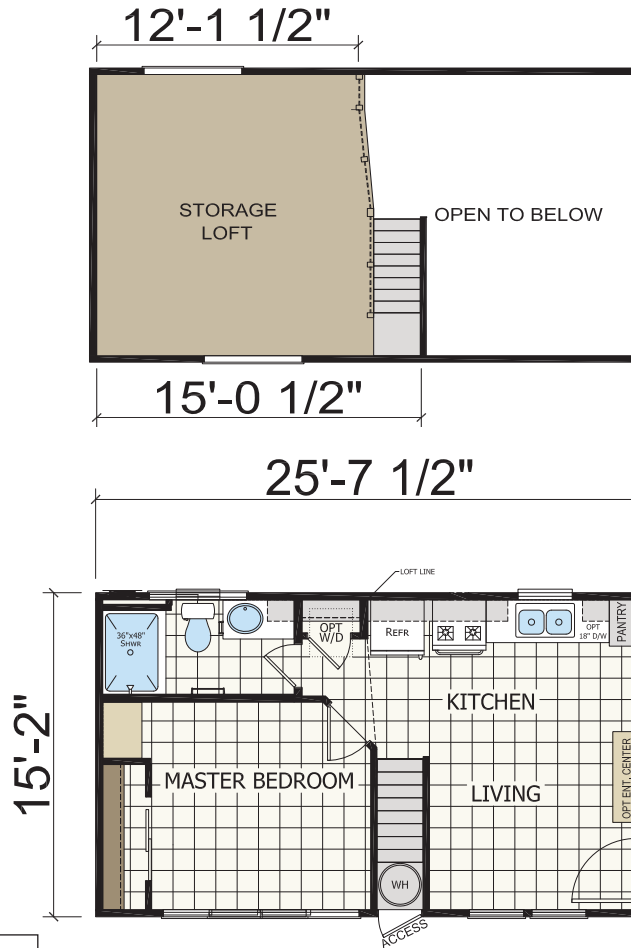

Crocus

Sonoran Series

399 SQ. FT. (Approximate) 1 Bedroom, 1 Bath

Last Updated: 4-17-24

RV PARK MODEL TRADERS
11111 E. Apache Trail
Apache Junction, AZ 85120

RVPMT.com | 1-800-297-0775

IMPORTANT: Alta Cima Corp reserves the right to modify, cancel or substitute products or features of this event at any time without prior notice or obligation. Pictures and other promotional materials are representative and may depict or contain floor plans, square footages, elevations, options, upgrades, extra design features, decorations, floor coverings, specialty light fixtures, custom paint and wall coverings, window treatments, landscaping, sound and alarm systems, furnishings, appliances, and other designer/decorator features and amenities that are not included as part of the home and/or may not be available at all locations. Home, pricing and community information is subject to change, and homes to prior sale, at any time without notice or obligation. ©2020 Alta Cima Corp. All rights reserved.