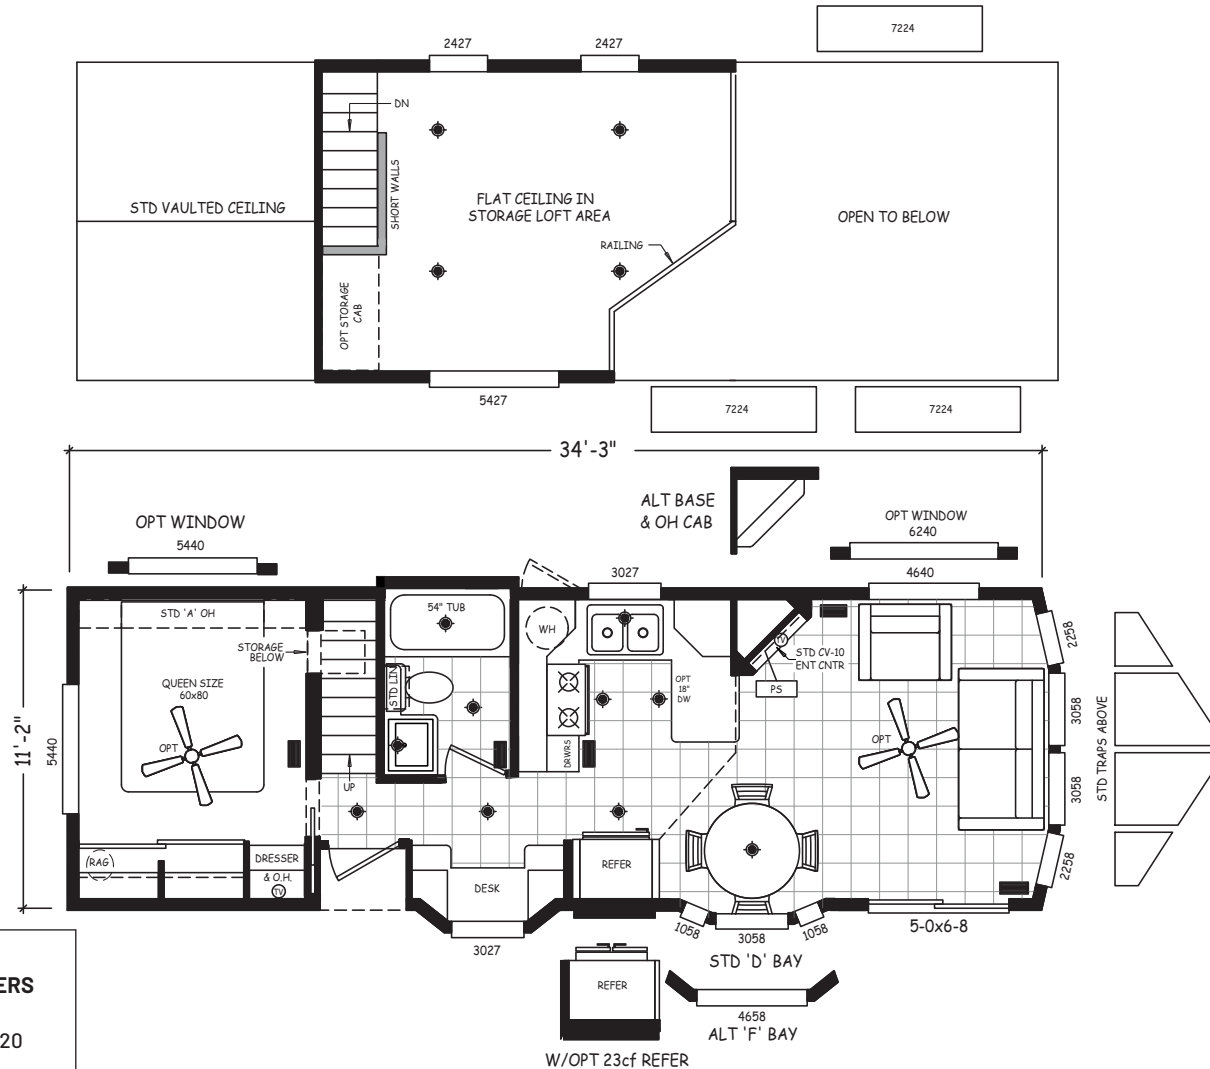

Cougar

Alpine Loft Series

399 SQ. FT. (Approximate) 1 Bedroom, 1 Bath

Last Updated: 9-25-20

RV PARK MODEL TRADERS
11111 E. Apache Trail
Apache Junction, AZ 85120

RVPMT.com | 1-800-297-0775

IMPORTANT: Alta Cima Corp reserves the right to modify, cancel or substitute products or features of this event at any time without prior notice or obligation. Pictures and other promotional materials are representative and may depict or contain floor plans, square footages, elevations, options, upgrades, extra design features, decorations, floor coverings, specialty light fixtures, custom paint and wall coverings, window treatments, landscaping, sound and alarm systems, furnishings, appliances, and other designer/decorator features and amenities that are not included as part of the home and/or may not be available at all locations. Home, pricing and community information is subject to change, and homes to prior sale, at any time without notice or obligation. ©2020 Alta Cima Corp. All rights reserved.