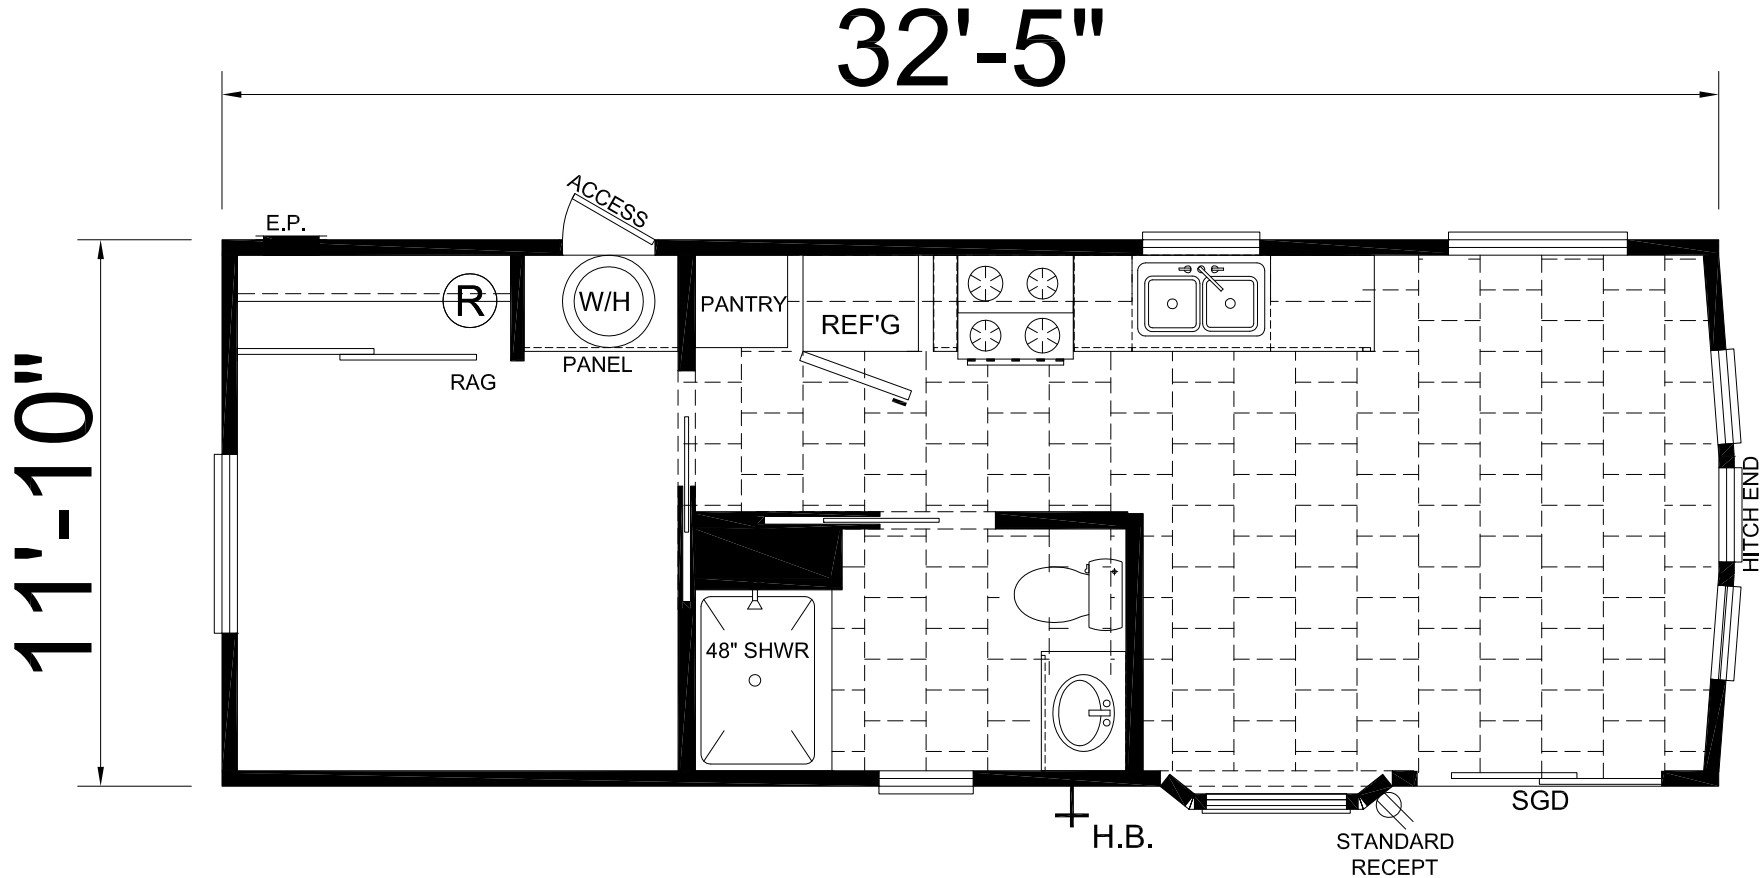

Cassara

Sonoran Series

399 SQ. FT. (Approximate) 1 Bedroom, 1 Bath

Last Updated: 9-21-20

RV PARK MODEL TRADERS
11111 E. Apache Trail
Apache Junction, AZ 85120

RVPMT.com | 1-800-297-0775

IMPORTANT: Alta Cima Corp reserves the right to modify, cancel or substitute products or features of this event at any time without prior notice or obligation. Pictures and other promotional materials are representative and may depict or contain floor plans, square footages, elevations, options, upgrades, extra design features, decorations, floor coverings, specialty light fixtures, custom paint and wall coverings, window treatments, landscaping, sound and alarm systems, furnishings, appliances, and other designer/decorator features and amenities that are not included as part of the home and/or may not be available at all locations. Home, pricing and community information is subject to change, and homes to prior sale, at any time without notice or obligation. ©2020 Alta Cima Corp. All rights reserved.