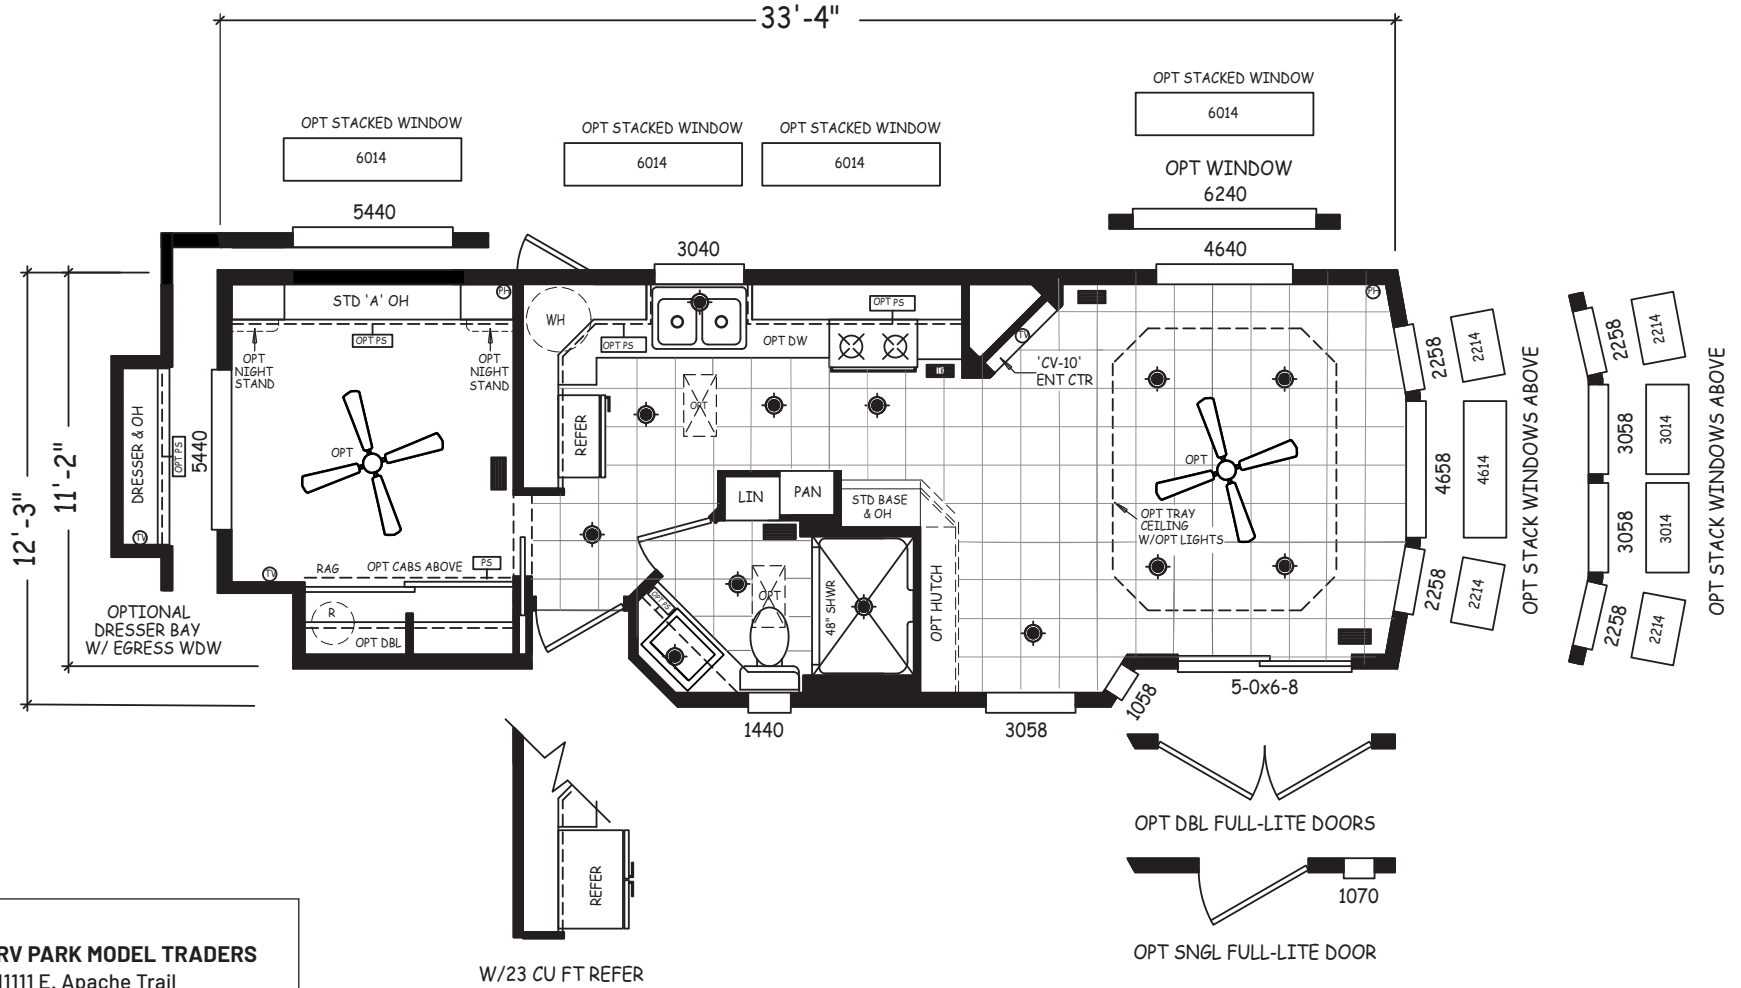

Carefree

Regal Series

399 SQ. FT. (Approximate) 1 Bedroom, 1 Bath

Last Updated: 11-16-22

RV PARK MODEL TRADERS
11111 E. Apache Trail
Apache Junction, AZ 85120

W/23 CU FT REFER

RVPMT.com | 1-800-297-0775

IMPORTANT: Alta Cima Corp reserves the right to modify, cancel or substitute products or features of this event at any time without prior notice or obligation. Pictures and other promotional materials are representative and may depict or contain floor plans, square footages, elevations, options, upgrades, extra design features, decorations, floor coverings, specialty light fixtures, custom paint and wall coverings, window treatments, landscaping, sound and alarm systems, furnishings, appliances, and other designer/decorator features and amenities that are not included as part of the home and/or may not be available at all locations. Home, pricing and community information is subject to change, and homes to prior sale, at any time without notice or obligation. ©2020 Alta Cima Corp. All rights reserved.