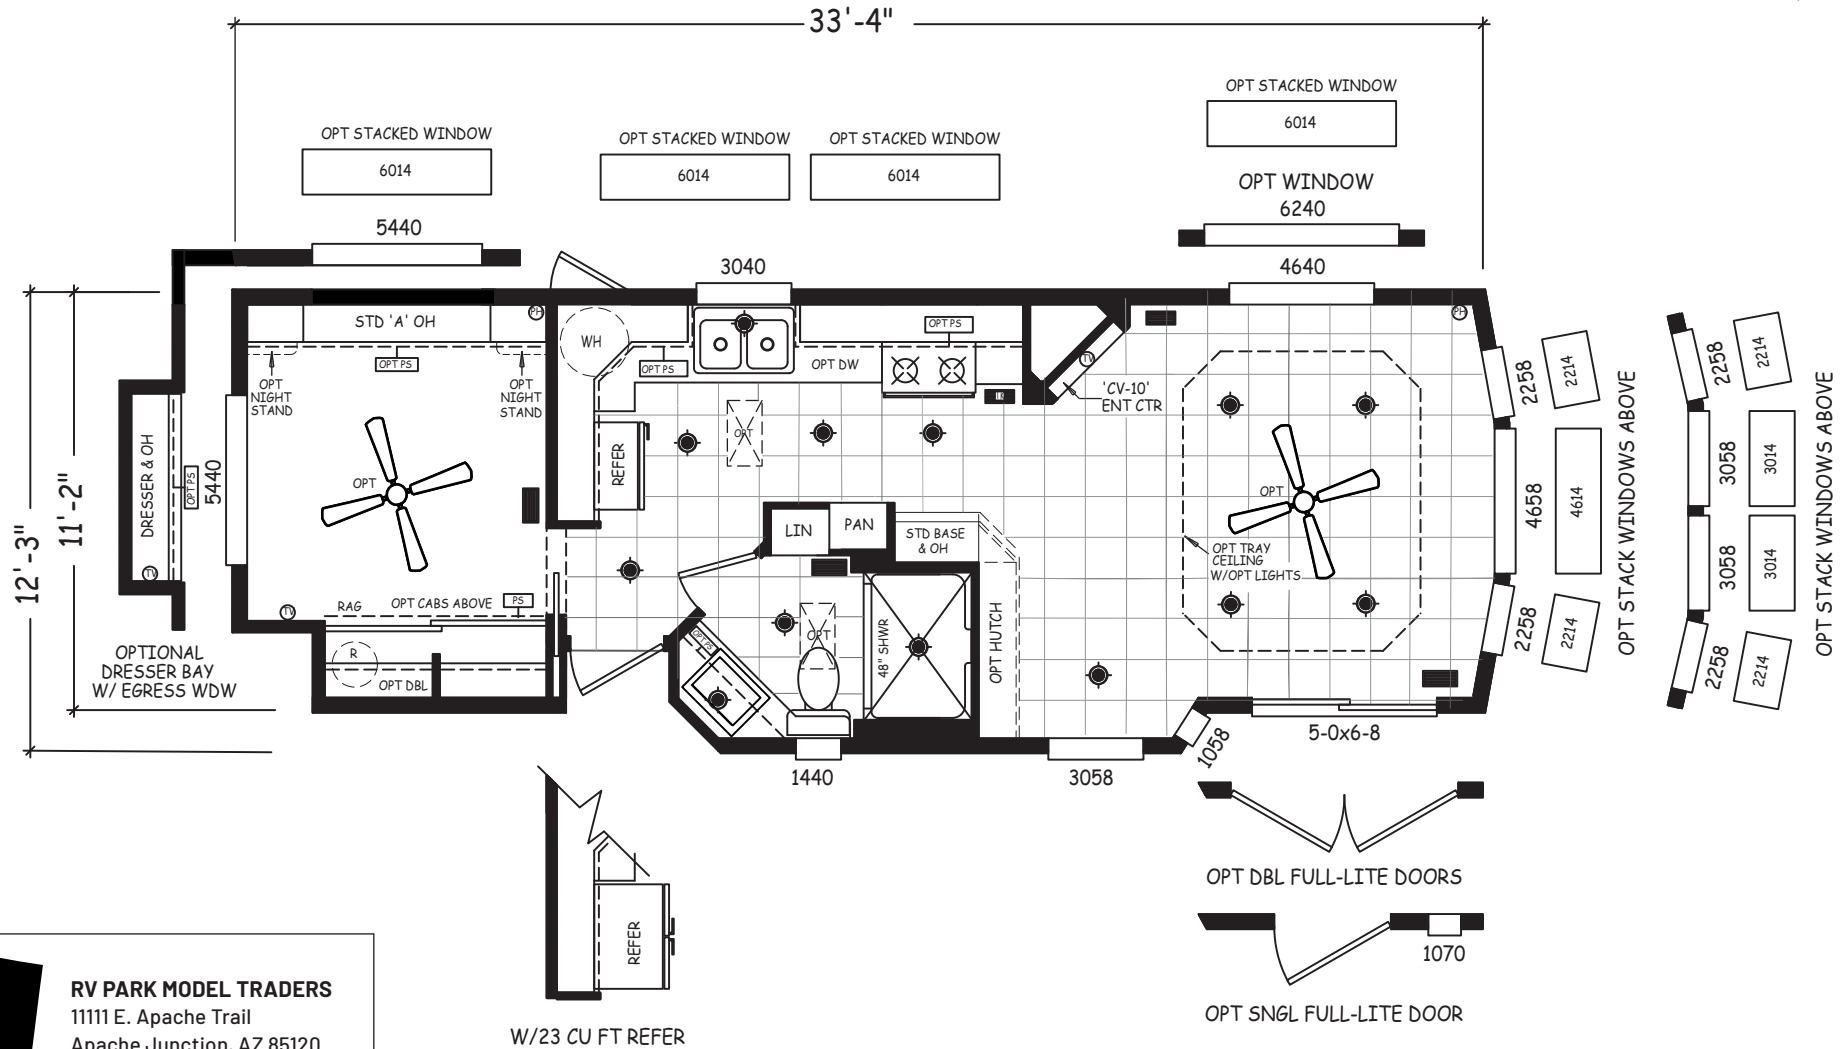

Cardell

Antigua Series

399 SQ. FT. (Approximate) 1 Bedroom, 1 Bath

Last Updated: 9-22-20

RV PARK MODEL TRADERS
 11111 E. Apache Trail
 Apache Junction, AZ 85120

RVPMT.com | 1-800-297-0775

IMPORTANT: Alta Cima Corp reserves the right to modify, cancel or substitute products or features of this event at any time without prior notice or obligation. Pictures and other promotional materials are representative and may depict or contain floor plans, square footages, elevations, options, upgrades, extra design features, decorations, floor coverings, specialty light fixtures, custom paint and wall coverings, window treatments, landscaping, sound and alarm systems, furnishings, appliances, and other designer/decorator features and amenities that are not included as part of the home and/or may not be available at all locations. Home, pricing and community information is subject to change, and homes to prior sale, at any time without notice or obligation. ©2020 Alta Cima Corp. All rights reserved.