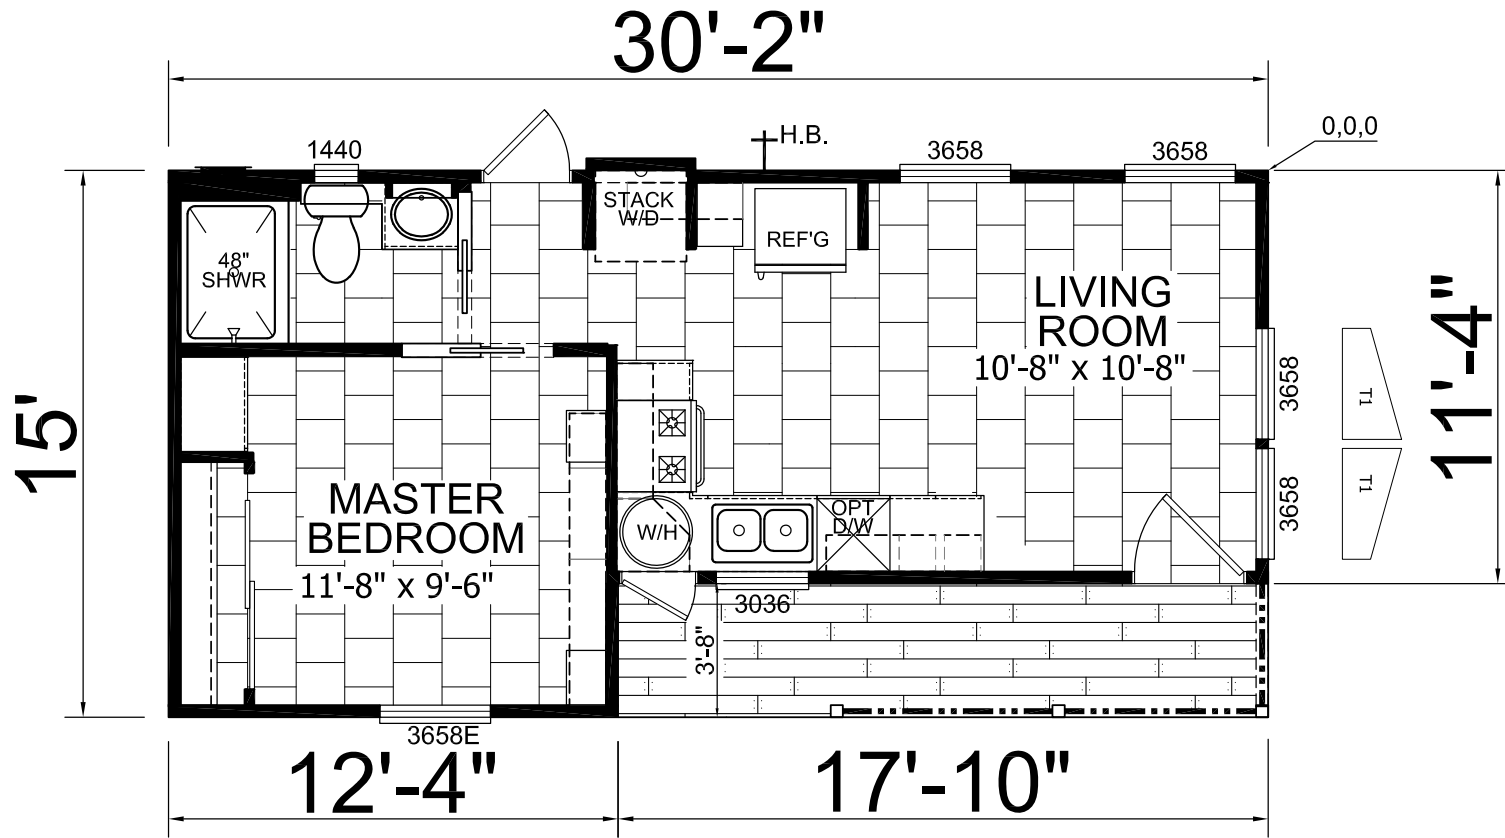

Anastasia

Royal Series

399 SQ. FT. (Approximate) 1 Bedroom, 1 Bath

Last Updated: 9-22-20

RV PARK MODEL TRADERS
11111 E. Apache Trail
Apache Junction, AZ 85120

RVPMT.com | 1-800-297-0775

IMPORTANT: Alta Cima Corp reserves the right to modify, cancel or substitute products or features of this event at any time without prior notice or obligation. Pictures and other promotional materials are representative and may depict or contain floor plans, square footages, elevations, options, upgrades, extra design features, decorations, floor coverings, specialty light fixtures, custom paint and wall coverings, window treatments, landscaping, sound and alarm systems, furnishings, appliances, and other designer/decorator features and amenities that are not included as part of the home and/or may not be available at all locations. Home, pricing and community information is subject to change, and homes to prior sale, at any time without notice or obligation. ©2020 Alta Cima Corp. All rights reserved.