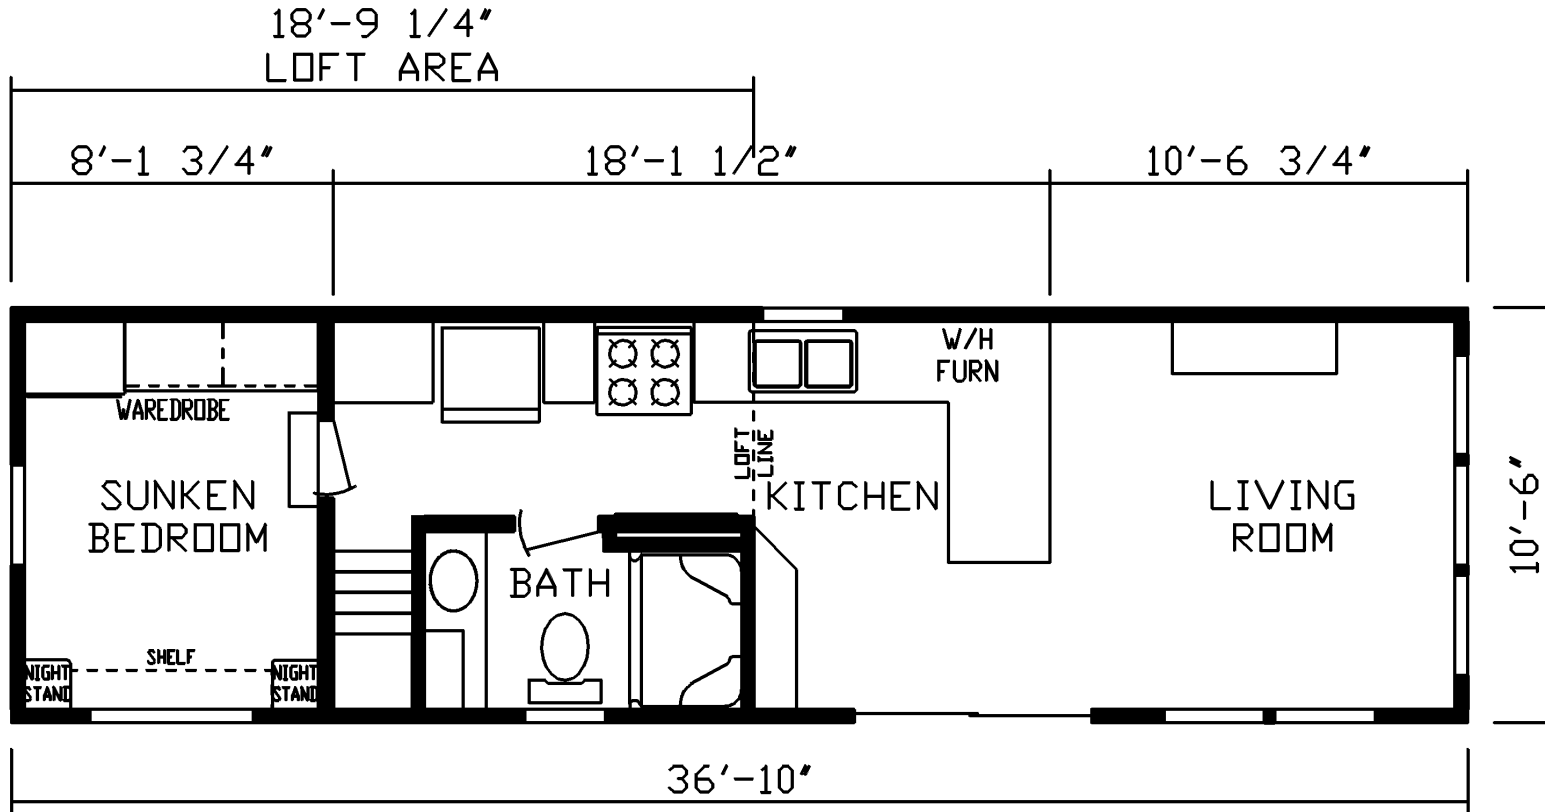

Weaver

Country Manor Series

Sunken Bedroom
Approx. 399 Sq. Ft.

Last Updated: 12-20-18

Factory Expo Home Centers
90 Weaver Street
Rocky Mount, Virginia 24151

I authorize Factory Expo to build my house, per this plan.