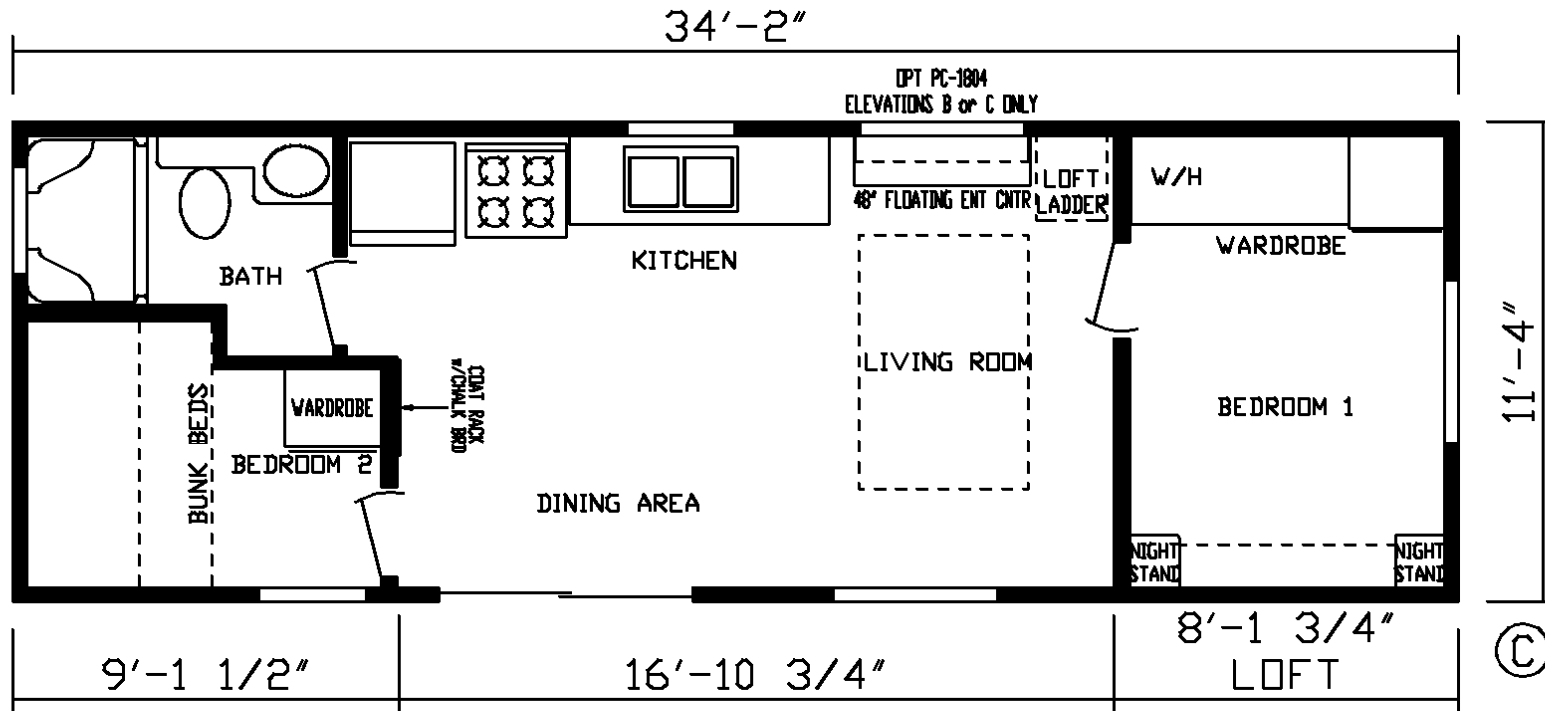

# Trinitee

Cavco 150 Series

399 SQ. FT. (Approximate) 2 Bedroom, 1 Bath

Last Updated: 4-23-24

**FACTORY EXPO HOME CENTERS**  
 90 Weaver Street  
 Rocky Mount, VA 24151

**RM.ParkModelsDirect.com | 1-800-504-6921**