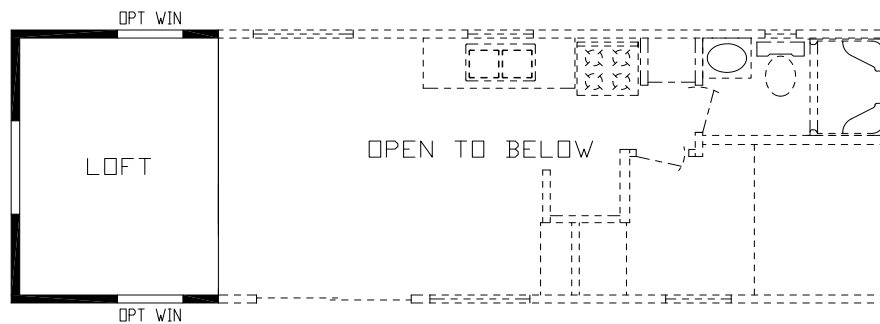

Tranquility

Harmony Park Series

2 Bedroom, Rear Loft
Approx. 399 Sq. Ft.

Last Updated: 4-11-18

Factory Expo Home Centers
90 Weaver Street
Rocky Mount, Virginia 24151

I authorize Factory Expo to build my house, per this plan.