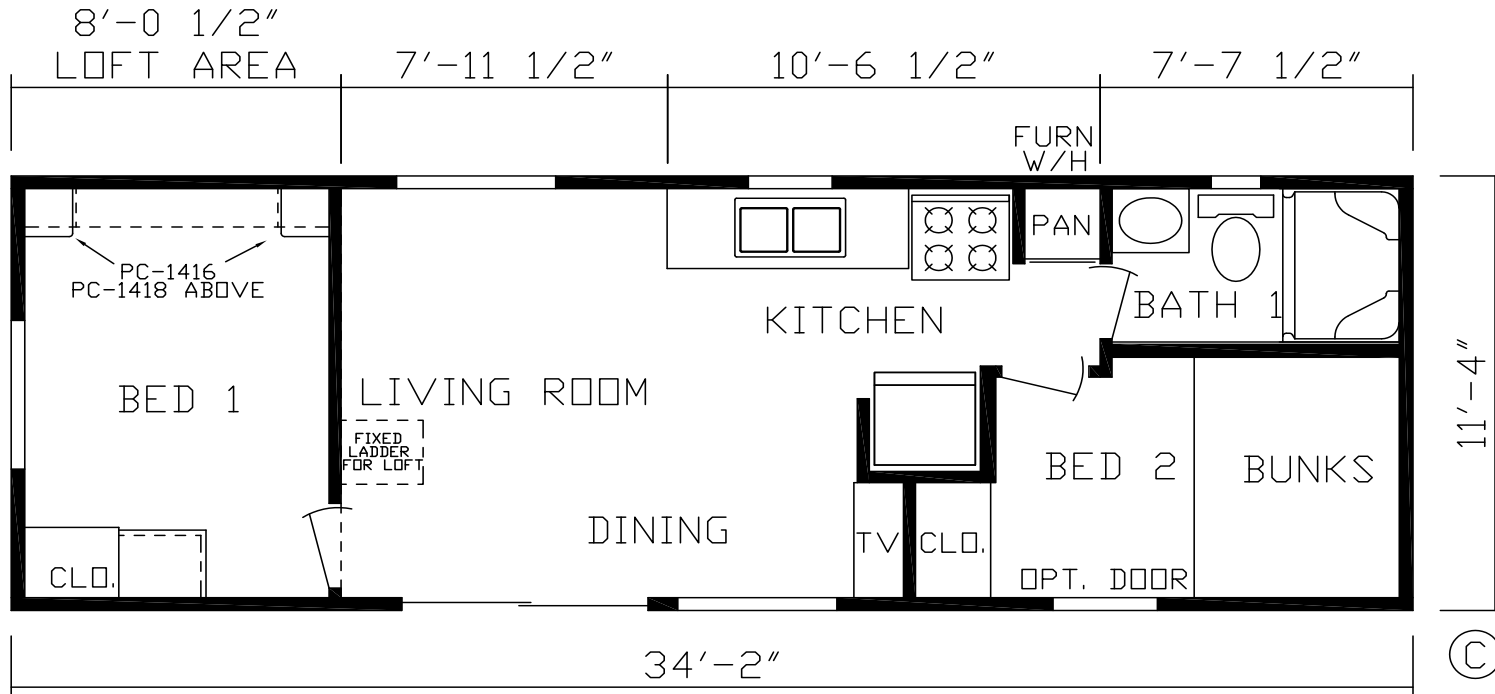

Tranquility

Harmony Park Series

2 Bedroom, Rear Loft
Approx. 399 Sq. Ft.

Last Updated: 4-11-18

Factory Expo Home Centers
90 Weaver Street
Rocky Mount, Virginia 24151

I authorize Factory Expo to build my house, per this plan.