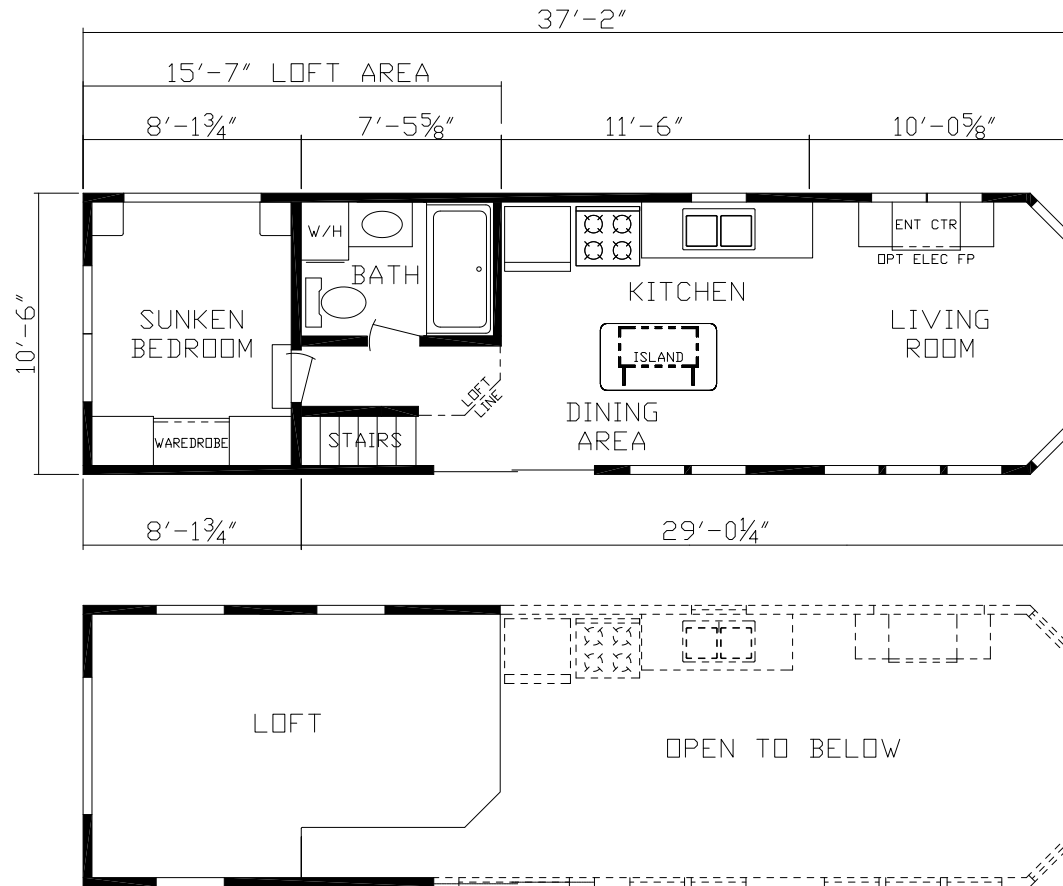

# Thorpe

Fairmont Country Manor Series

391 SQ. FT. (Approximate) 1 Bedroom, 1 Bath, Loft

Last Updated: 4-2-21

**FACTORY EXPO HOME CENTERS**  
 90 Weaver Street  
 Rocky Mount, VA 24151

**RM.ParkModelsDirect.com | 1-800-504-6921**