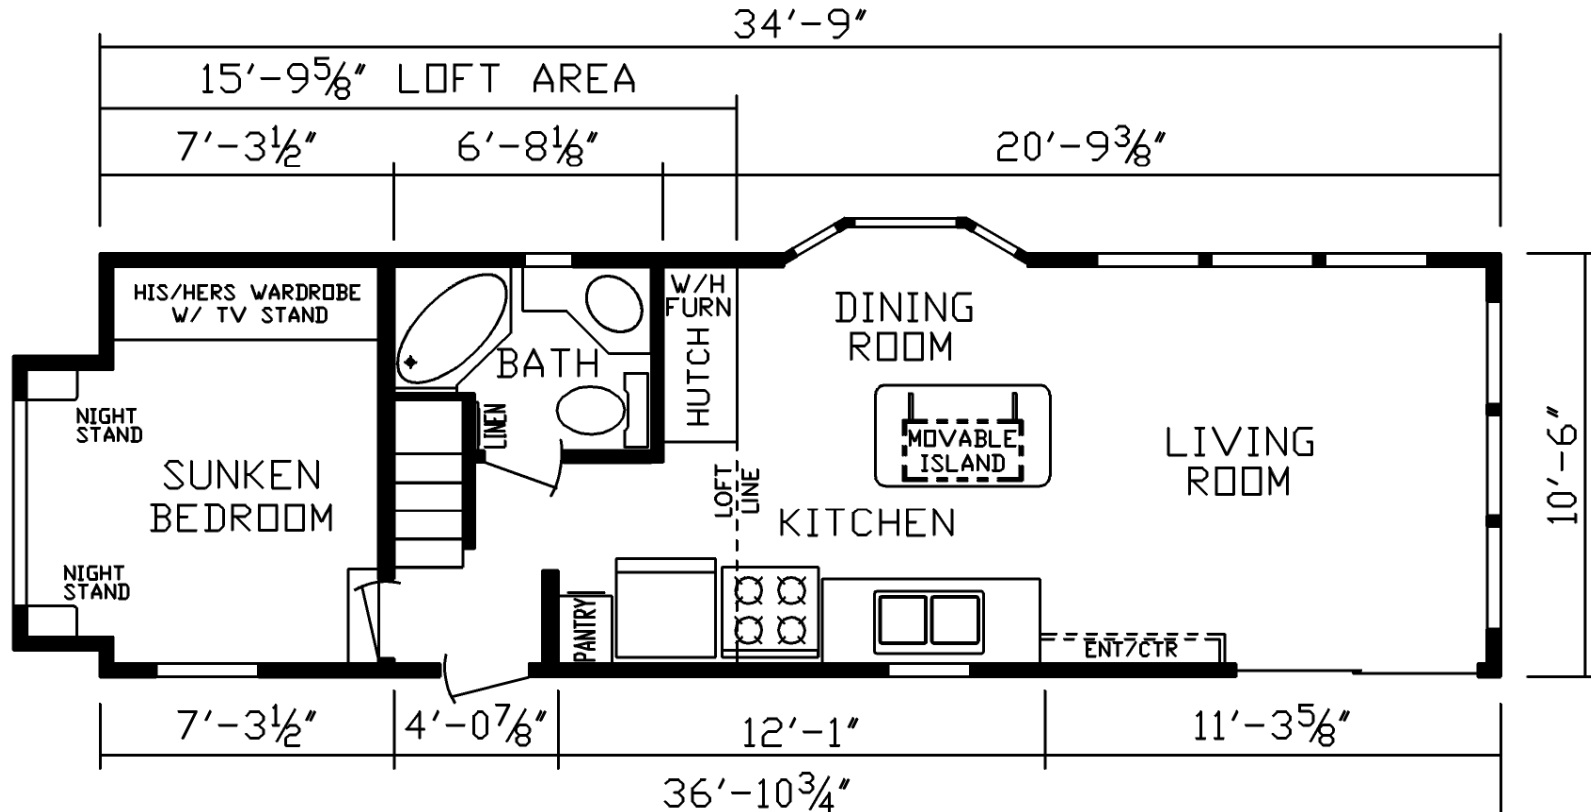

Tazewell

Country Manor Series

Factory Expo

PARK MODEL HOMES

1 Bed, 1 Bath
Approx. 398 Sq. Ft.

Last Updated: 4-19-19

Factory Expo Home Centers
90 Weaver Street
Rocky Mount, Virginia 24151

I authorize Factory Expo to build my house, per this plan.