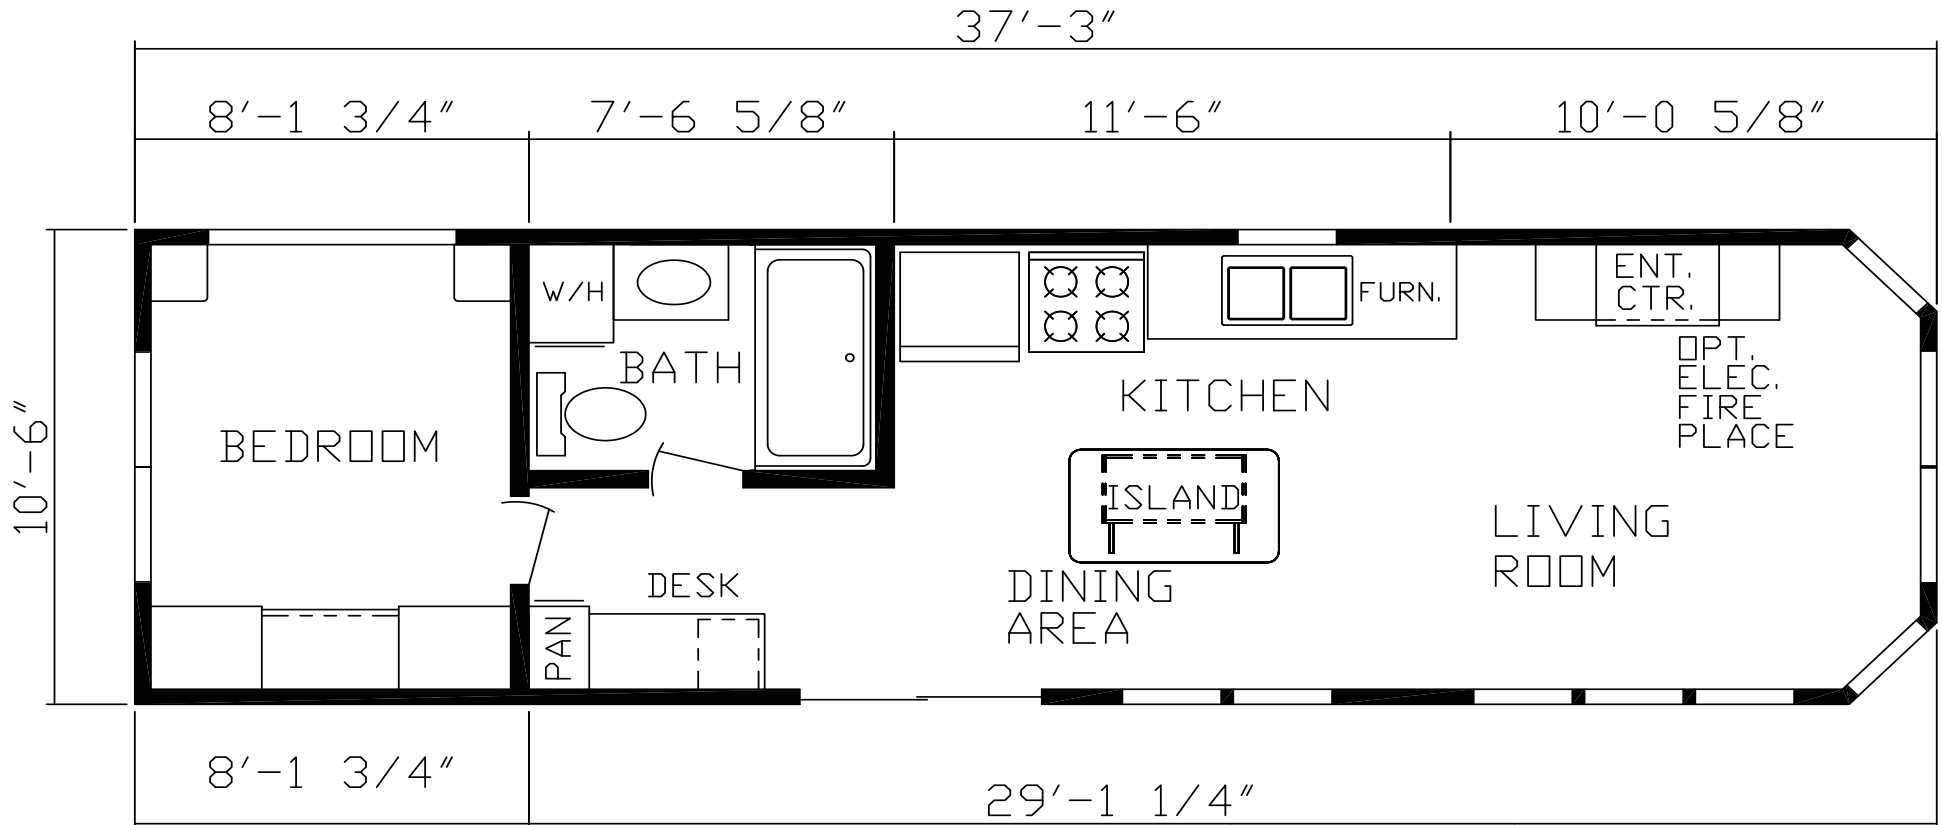

Summerhouse

Country Manor Series

Factory Expo

PARK MODEL HOMES

Entertainment Center
Approx. 399 Sq. Ft.

Last Updated: 4-11-18

Factory Expo Home Centers
90 Weaver Street
Rocky Mount, Virginia 24151

I authorize Factory Expo to build my house, per this plan.