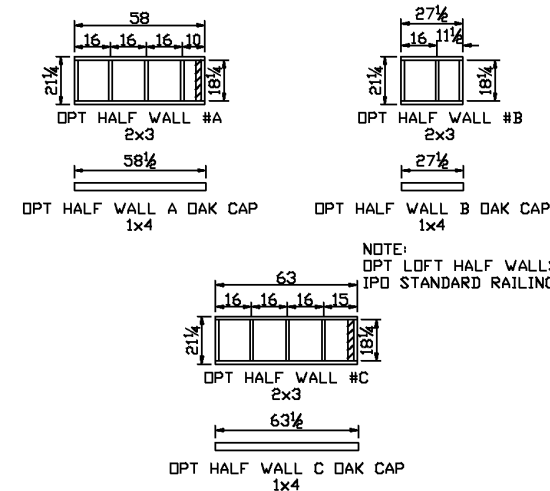

Scuffling

Fairmont Country Manor Series

370 SQ. FT. (Approximate) 1 Bedroom, 1 Bath, Loft

Park Models
"Factory Direct Value" **DIRECT**

Last Updated: 10-19-23

NOTE:
OPT LOFT HALF WALLS
IPO STANDARD RAILING