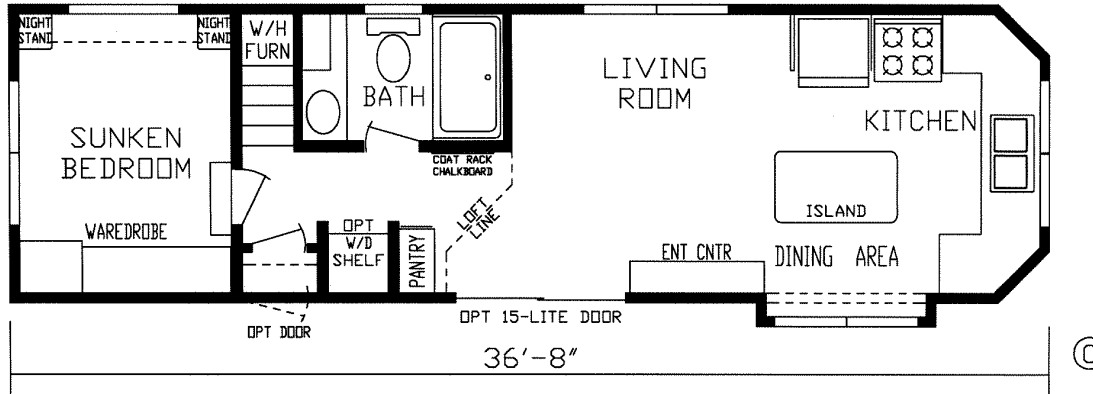

Scuffling

Fairmont Country Manor Series

370 SQ. FT. (Approximate) 1 Bedroom, 1 Bath, Loft

Park Models
"Factory Direct Value" **DIRECT**

Last Updated: 10-19-23

NOTE:
OPT LOFT HALF WALLS
IPO STANDARD RAILING