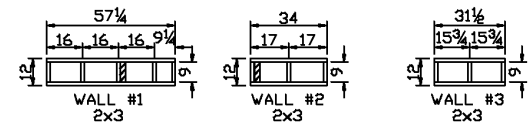

Scuffling

Fairmont Country Manor Series

370 SQ. FT. (Approximate) 1 Bedroom, 1 Bath, Loft

Park Models
"Factory Direct Value" **DIRECT**

Last Updated: 10-19-23

NOTE:
OPT LOFT HALF WALLS
IPO STANDARD RAILING