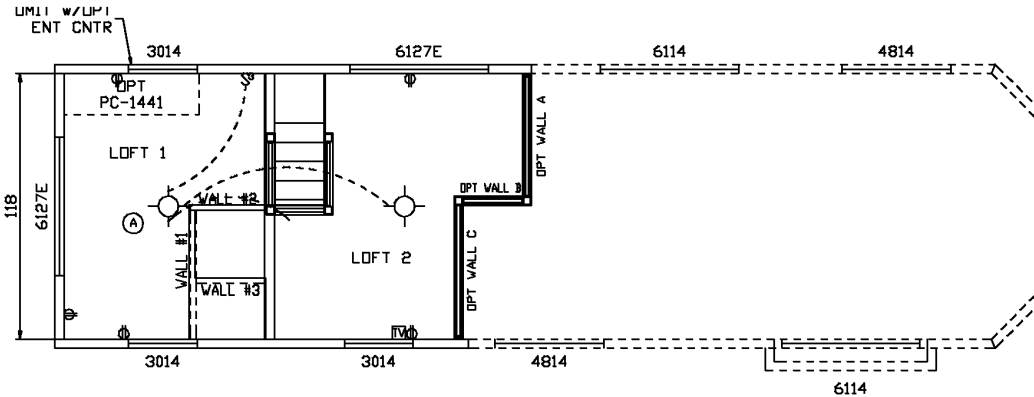

Scuffling

Fairmont Country Manor Series

370 SQ. FT. (Approximate) 1 Bedroom, 1 Bath, Loft

Park Models
"Factory Direct Value" **DIRECT**

Last Updated: 10-19-23

NOTE:
OPT LOFT HALF WALLS
IPO STANDARD RAILING