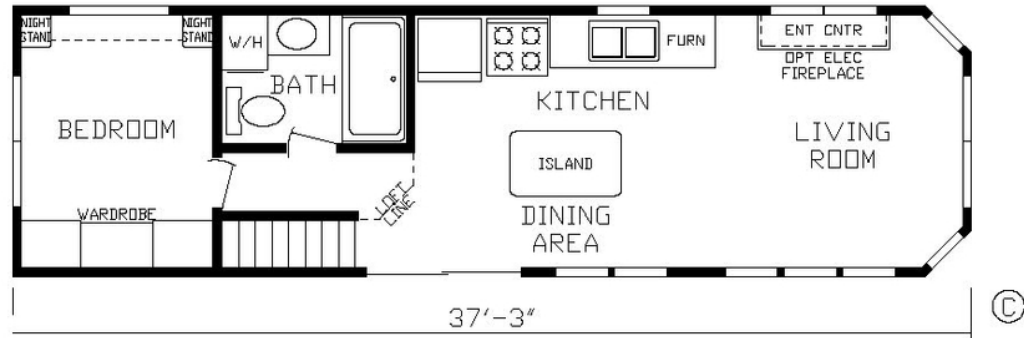

Reston

Fairmont Country Manor Series

392 SQ. FT. (Approximate) 1 Bedroom, 1 Bath, Loft

Last Updated: 3-29-22

R01 Opt Kitchen

R05 Opt Fireplace

FACTORY EXPO HOME CENTERS
90 Weaver Street
Rocky Mount, VA 24151