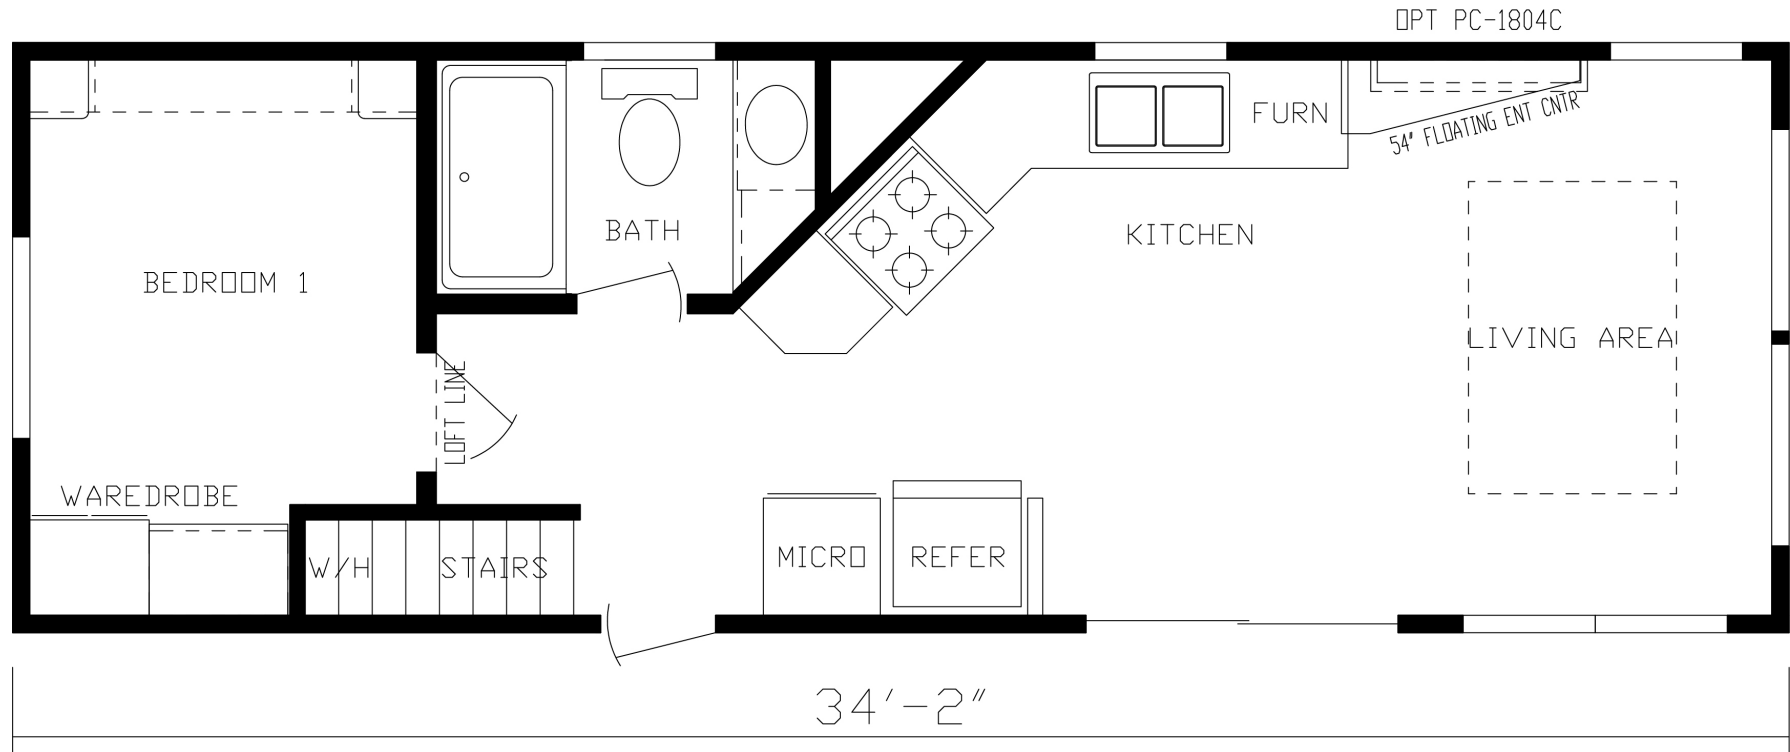

# Randelman

Cavco 150 Series

387 SQ. FT. (Approximate) 1 Bedroom, 1 Bath

**Park Models**  
"Factory Direct Value" **DIRECT**

Last Updated: 3-28-22