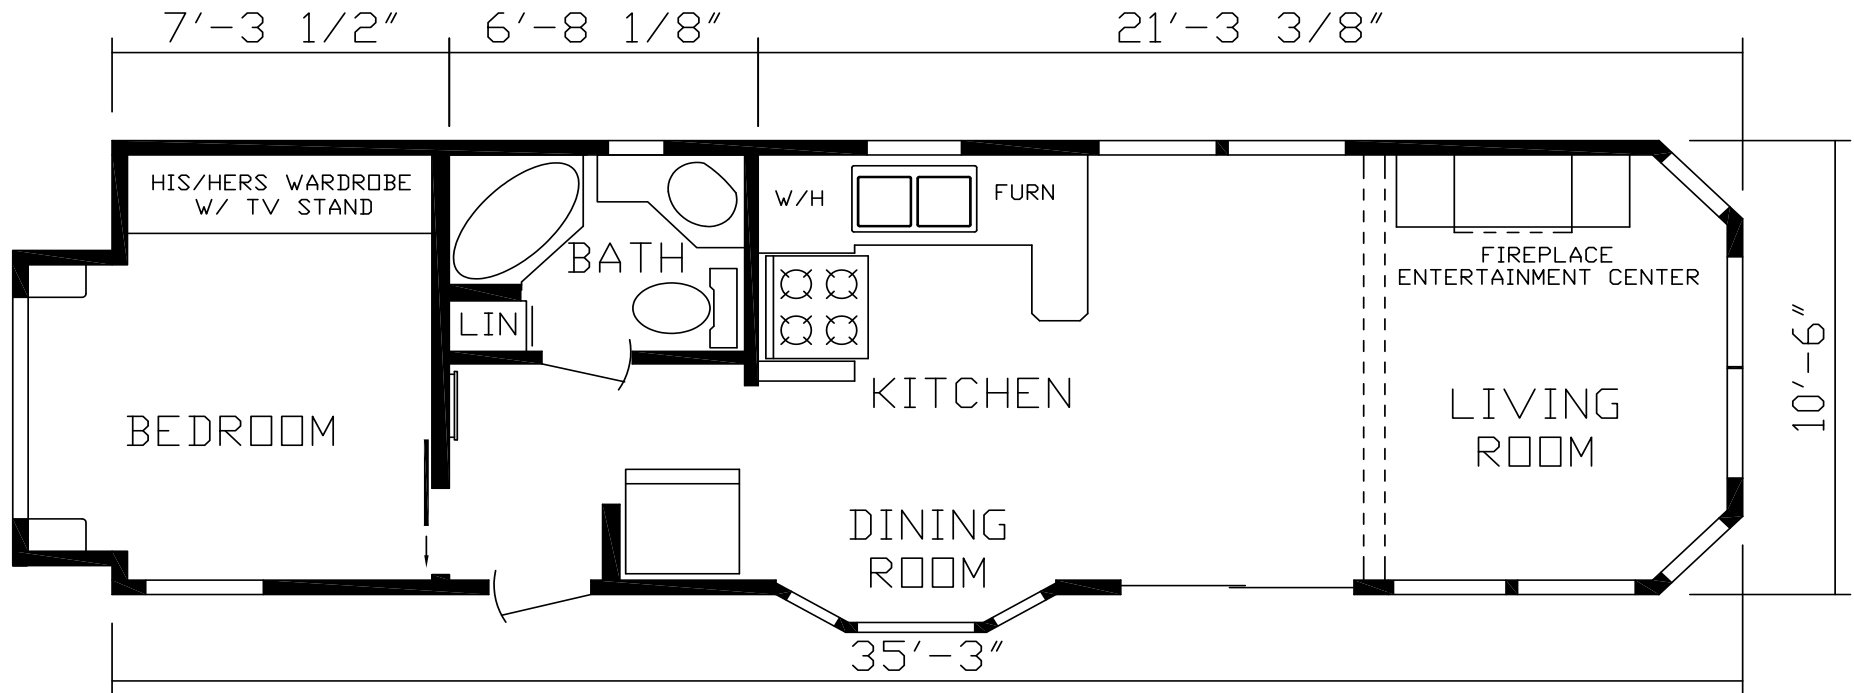

# Middleton

Country Manor Series

*Bay Window Dining Room*  
*Approx. 399 Sq. Ft.*

Last Updated: 4-11-18

Factory Expo Home Centers  
 90 Weaver Street  
 Rocky Mount, Virginia 24151

I authorize Factory Expo to build my house, per this plan.