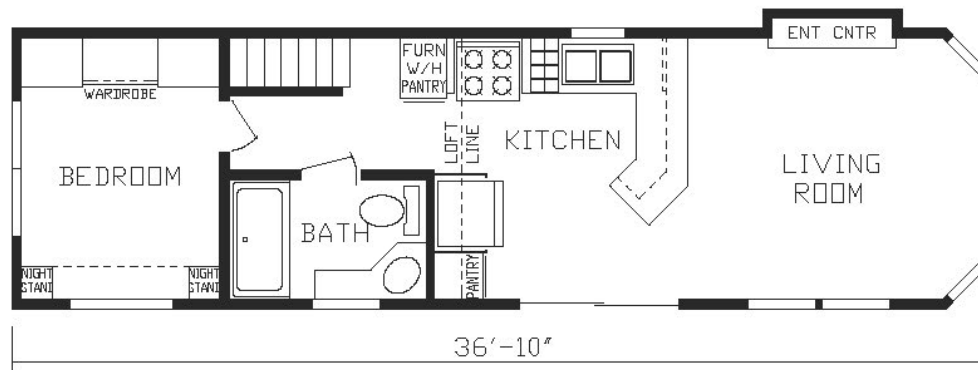

Mclean

Fairmont Country Manor Series

387 SQ. FT. (Approximate) 1 Bedroom, 1 Bath, Loft

Park Models
"Factory Direct Value" **DIRECT**

Last Updated: 3-29-22

**R02 Opt
Farmhouse Sink**

**R01 Opt Stacked
Washer/Dryer**

FACTORY EXPO HOME CENTERS
90 Weaver Street
Rocky Mount, VA 24151

RM.ParkModelsDirect.com | 1-800-504-6921

IMPORTANT: Alta Cima Corp reserves the right to modify, cancel or substitute products or features of this event at any time without prior notice or obligation. Pictures and other promotional materials are representative and may depict or contain floor plans, square footages, elevations, options, upgrades, extra design features, decorations, floor coverings, specialty light fixtures, custom paint and wall coverings, window treatments, landscaping, sound and alarm systems, furnishings, appliances, and other designer/decorator features and amenities that are not included as part of the home and/or may not be available at all locations. Home, pricing and community information is subject to change, and homes to prior sale, at any time without notice or obligation. ©2020 Alta Cima Corp. All rights reserved.