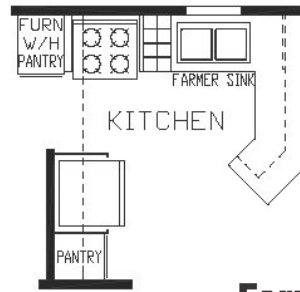

Mclean

Fairmont Country Manor Series

387 SQ. FT. (Approximate) 1 Bedroom, 1 Bath, Loft

Park Models
"Factory Direct Value" **DIRECT**

Last Updated: 3-29-22

**R02 Opt
Farmhouse Sink**

**R01 Opt Stacked
Washer/Dryer**