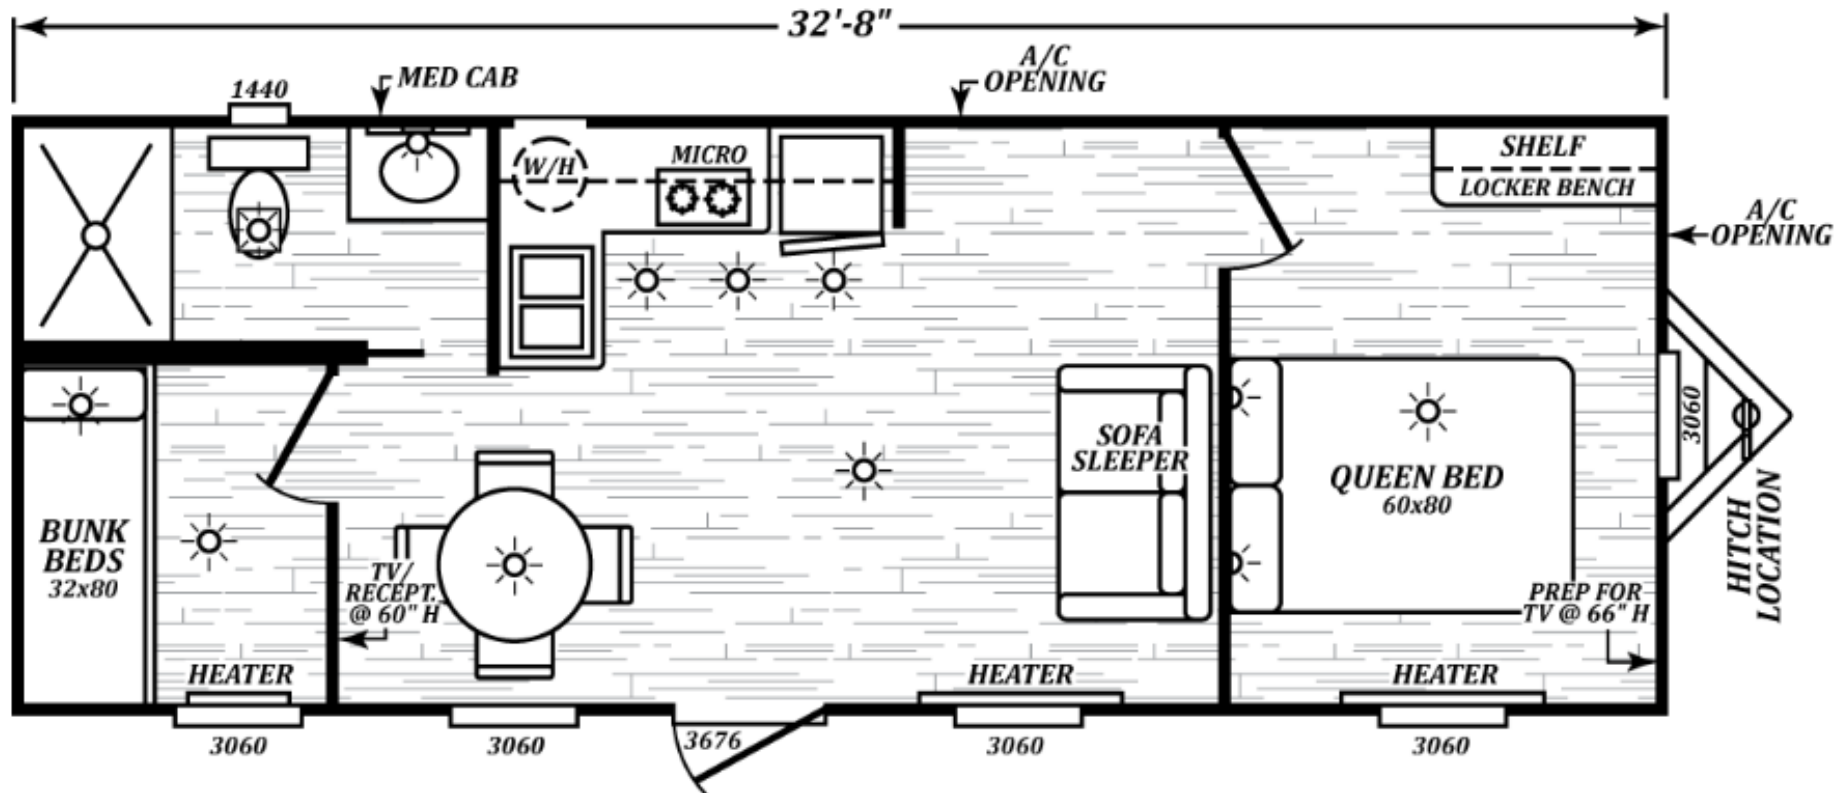

Maynor

Expo Limited Series

Factory Expo

PARK MODEL HOMES

2 Bedrooms, 1 Bath
Approx. 397 Sq. Ft.

Last Updated: 1-2-19

Factory Expo Home Centers
90 Weaver Street
Rocky Mount, Virginia 24151

I authorize Factory Expo to build my house, per this plan.