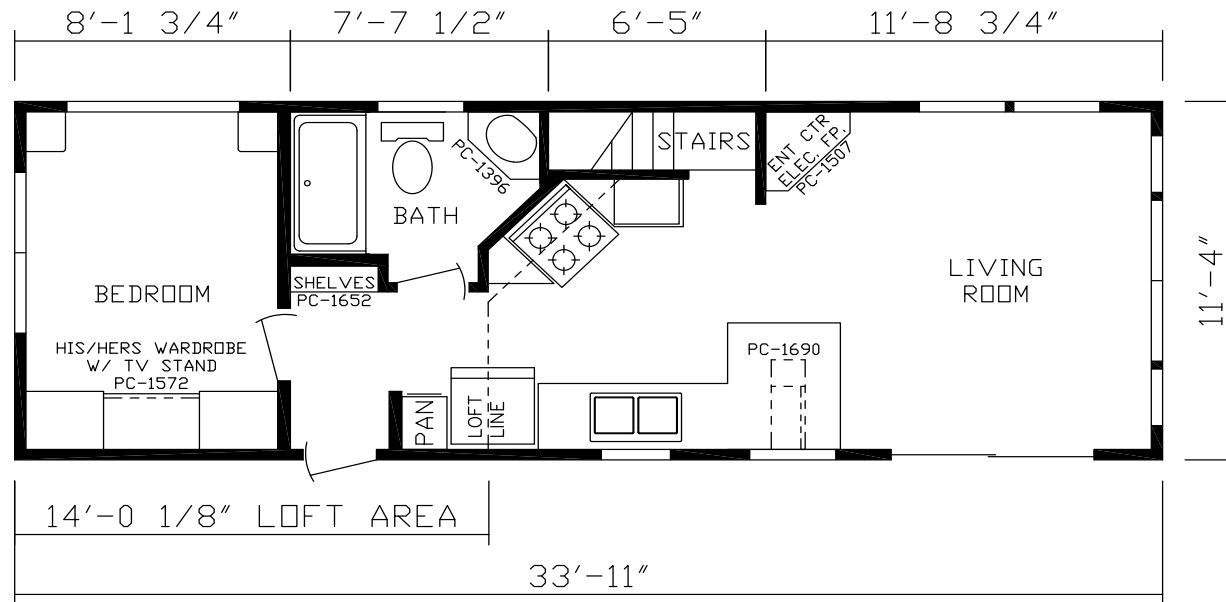

Leighton

Country Manor Series

Factory Expo

PARK MODEL HOMES

His/Hers Wardrobe
Approx. 399 Sq. Ft.

Last Updated: 4-11-18

Factory Expo Home Centers
90 Weaver Street
Rocky Mount, Virginia 24151

I authorize Factory Expo to build my house, per this plan.