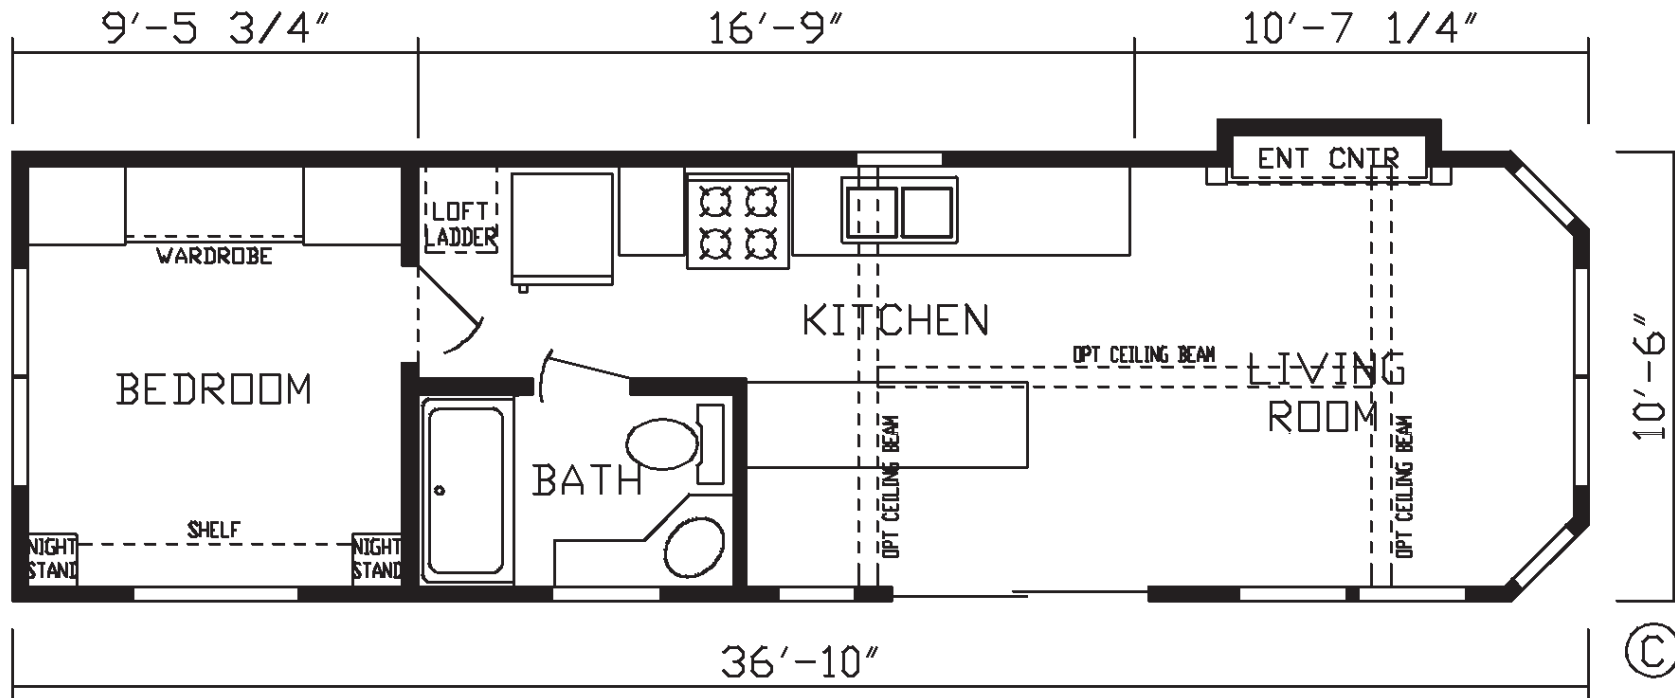

# Lebleu

Country Manor Series

399 SQ. FT. (Approximate) 1 Bedroom, 1 Bath, Loft

**Park Models**  
"Factory Direct Value" **DIRECT**

Last Updated: 4-23-24

**FACTORY EXPO HOME CENTERS**  
90 Weaver Street  
Rocky Mount, VA 24151