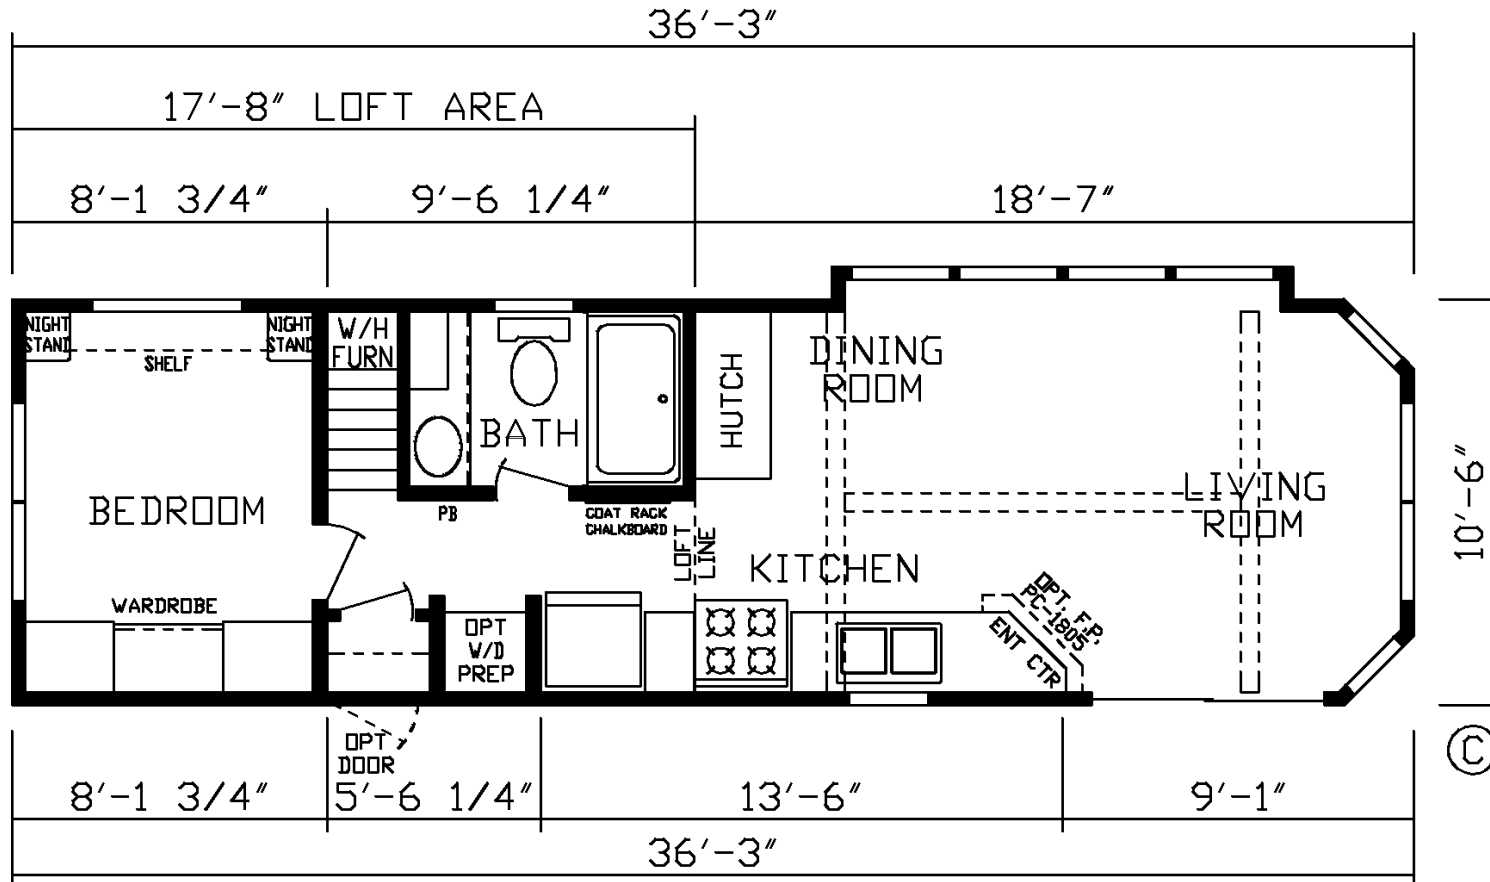

Jenkinsville

Fairmont Country Manor Series

377 SQ. FT. (Approximate) 1 Bedroom, 1 Bath, Loft

Park Models
"Factory Direct Value" **DIRECT**

Last Updated: 8-26-24

FACTORY EXPO HOME CENTERS
90 Weaver Street
Rocky Mount, VA 24151