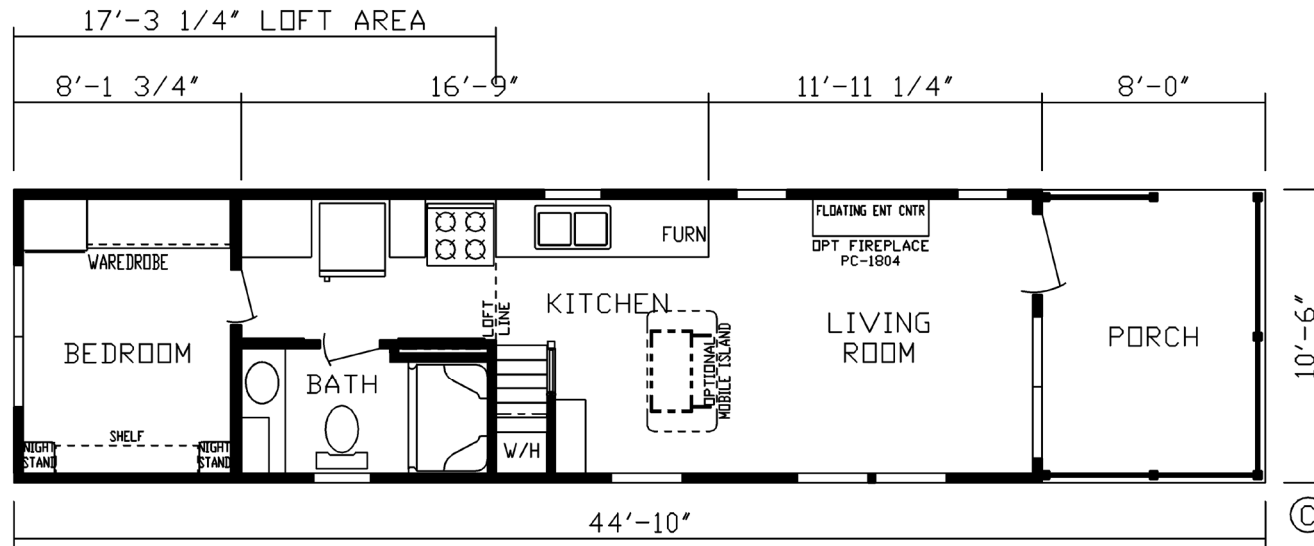

Hopedale

Cavco 150 Series

386 SQ. FT. (Approximate) 1 Bedroom, 1 Bath

Park Models
"Factory Direct Value" **DIRECT**

Last Updated: 3-28-22

FACTORY EXPO HOME CENTERS

90 Weaver Street
Rocky Mount, VA 24151

RM.ParkModelsDirect.com | 1-800-504-6921