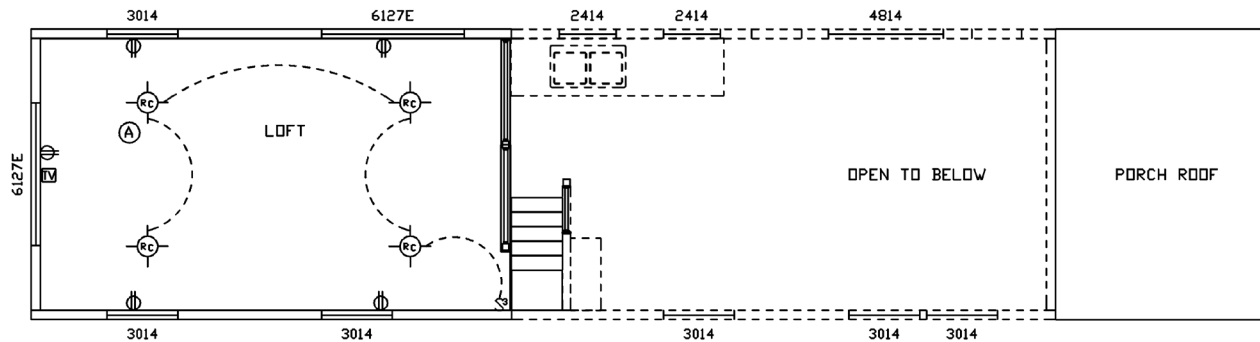

Hopedale

Cavco 150 Series

386 SQ. FT. (Approximate) 1 Bedroom, 1 Bath

Park Models
"Factory Direct Value" **DIRECT**

Last Updated: 3-28-22

FACTORY EXPO HOME CENTERS

90 Weaver Street
Rocky Mount, VA 24151

RM.ParkModelsDirect.com | 1-800-504-6921