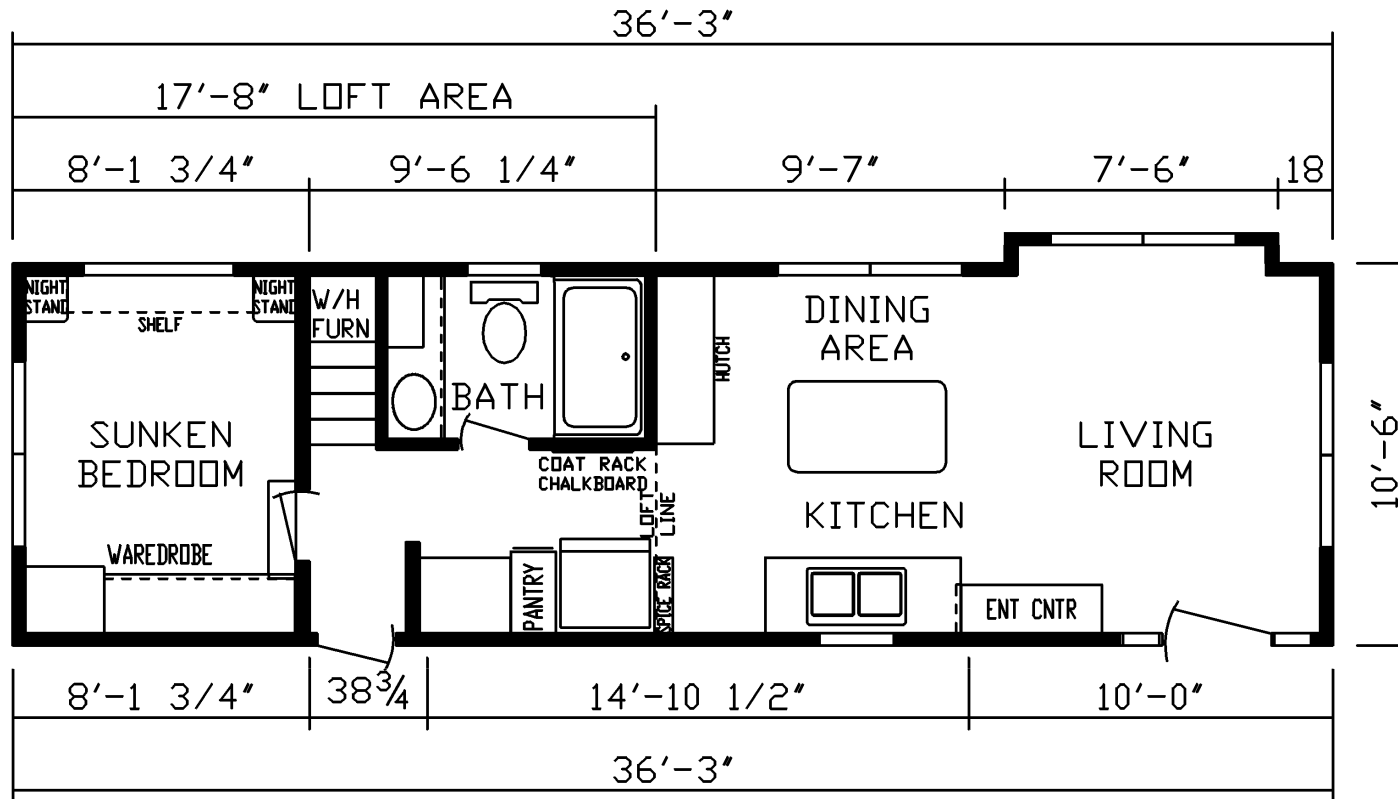

Harvey

Country Manor Series

Factory Expo

PARK MODEL HOMES

Sunken Bedroom
Approx. 360 Sq. Ft.

Last Updated: 9-25-18

Factory Expo Home Centers
90 Weaver Street
Rocky Mount, Virginia 24151

I authorize Factory Expo to build my house, per this plan.