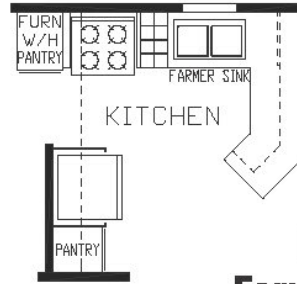

Hartley

Fairmont Country Manor Series

389 SQ. FT. (Approximate) 1 Bedroom, 1 Bath, Loft

Park Models
 "Factory Direct Value" **DIRECT**

Last Updated: 4-6-22

**R02 Opt
 Farmhouse Sink**

**R01 Opt Stacked
 Washer/Dryer**