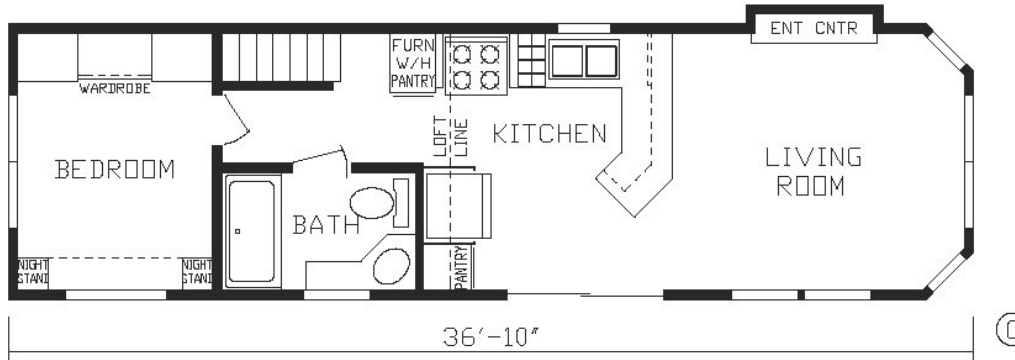

Hartley

Fairmont Country Manor Series

389 SQ. FT. (Approximate) 1 Bedroom, 1 Bath, Loft

Park Models
 "Factory Direct Value" **DIRECT**

Last Updated: 4-6-22

**R02 Opt
 Farmhouse Sink**

**R01 Opt Stacked
 Washer/Dryer**

FACTORY EXPO HOME CENTERS
 90 Weaver Street
 Rocky Mount, VA 24151

RM.ParkModelsDirect.com | 1-800-504-6921

IMPORTANT: Alta Cima Corp reserves the right to modify, cancel or substitute products or features of this event at any time without prior notice or obligation. Pictures and other promotional materials are representative and may depict or contain floor plans, square footages, elevations, options, upgrades, extra design features, decorations, floor coverings, specialty light fixtures, custom paint and wall coverings, window treatments, landscaping, sound and alarm systems, furnishings, appliances, and other designer/decorator features and amenities that are not included as part of the home and/or may not be available at all locations. Home, pricing and community information is subject to change, and homes to prior sale, at any time without notice or obligation. ©2020 Alta Cima Corp. All rights reserved.