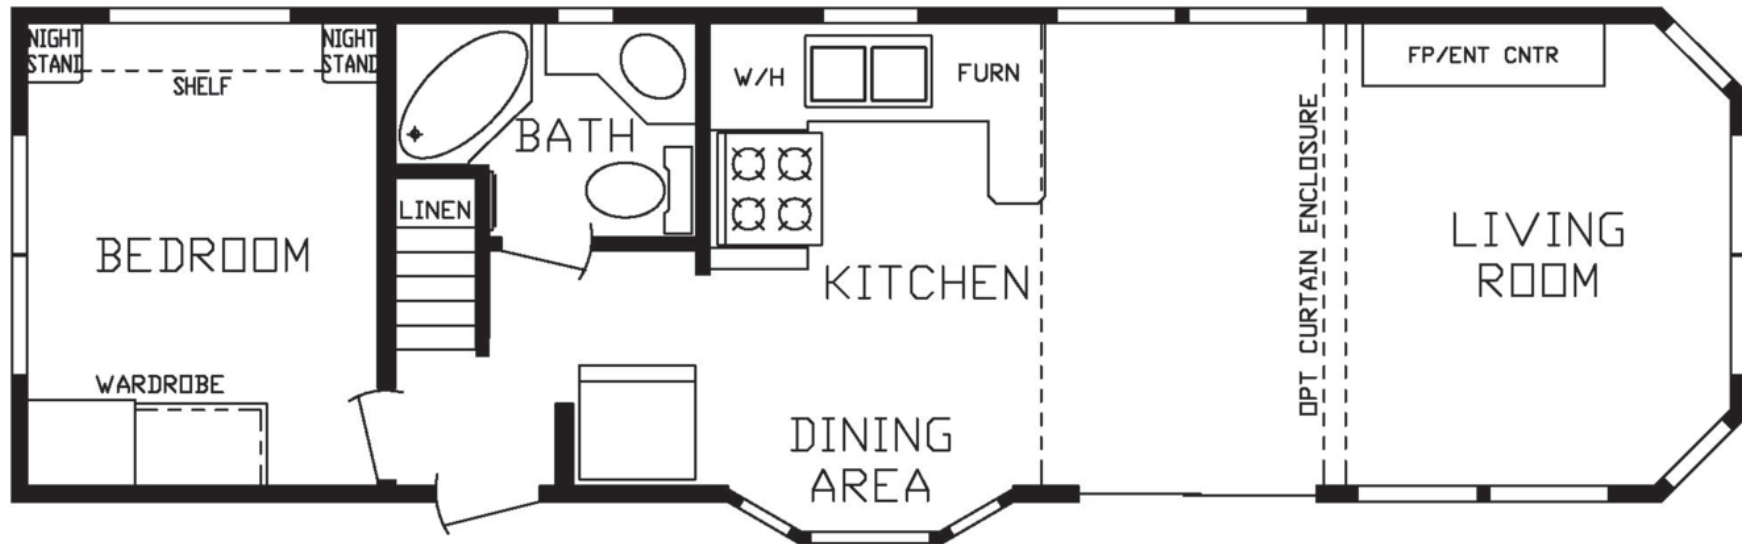

Greenview

Country Manor Series

381 SQ. FT. (Approximate) 1 Bedroom, 1 Bath, Loft

Park Models
"Factory Direct Value" **DIRECT**

Last Updated: 4-6-22

©

FACTORY EXPO HOME CENTERS
90 Weaver Street
Rocky Mount, VA 24151