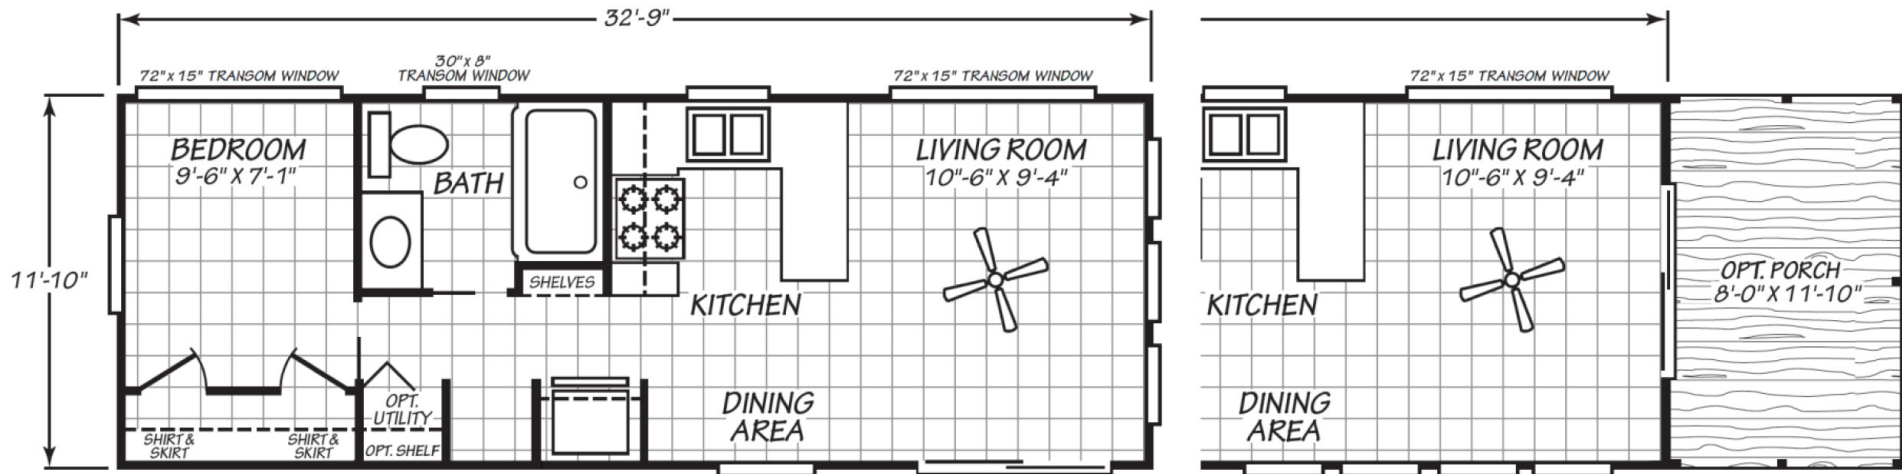

# Forest View

Rocky Mount Series

388 SQ. FT. (Approximate) 1 Bedroom, 1 Bath

**Park Models**  
"Factory Direct Value" **DIRECT**

Last Updated: 10-31-23

**FACTORY EXPO HOME CENTERS**  
90 Weaver Street  
Rocky Mount, VA 24151