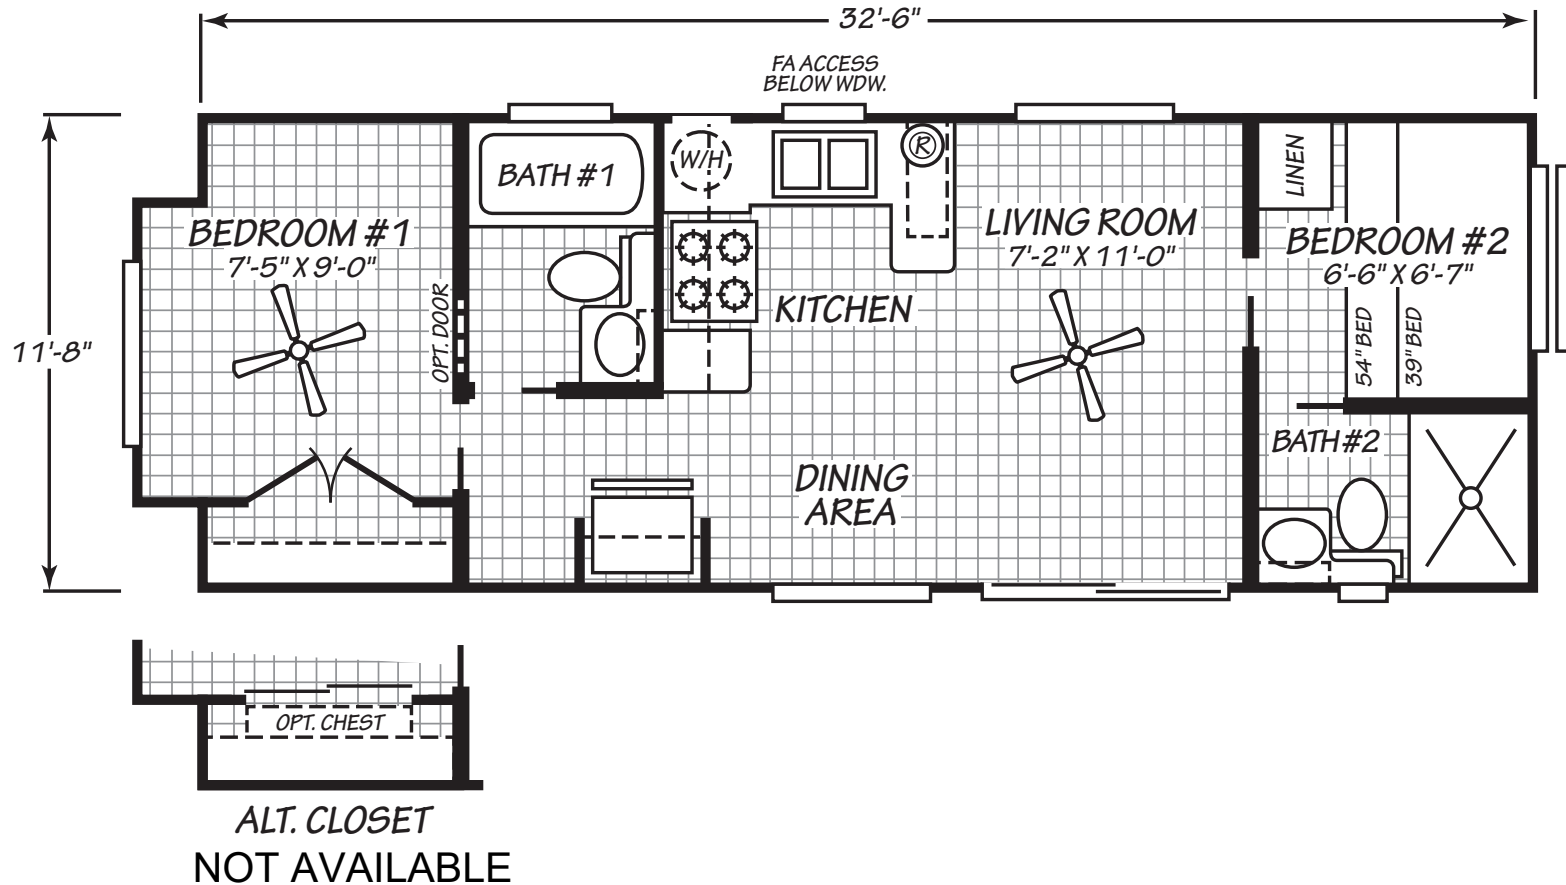

Egret

Eagle Non-Loft Series

399 SQ. FT. (Approximate) 2 Bedroom, 2 Bath

Park Models
"Factory Direct Value" **DIRECT**

Last Updated: 2-27-23

FACTORY EXPO HOME CENTERS
90 Weaver Street
Rocky Mount, VA 24151

RM.ParkModelsDirect.com | 1-800-504-6921