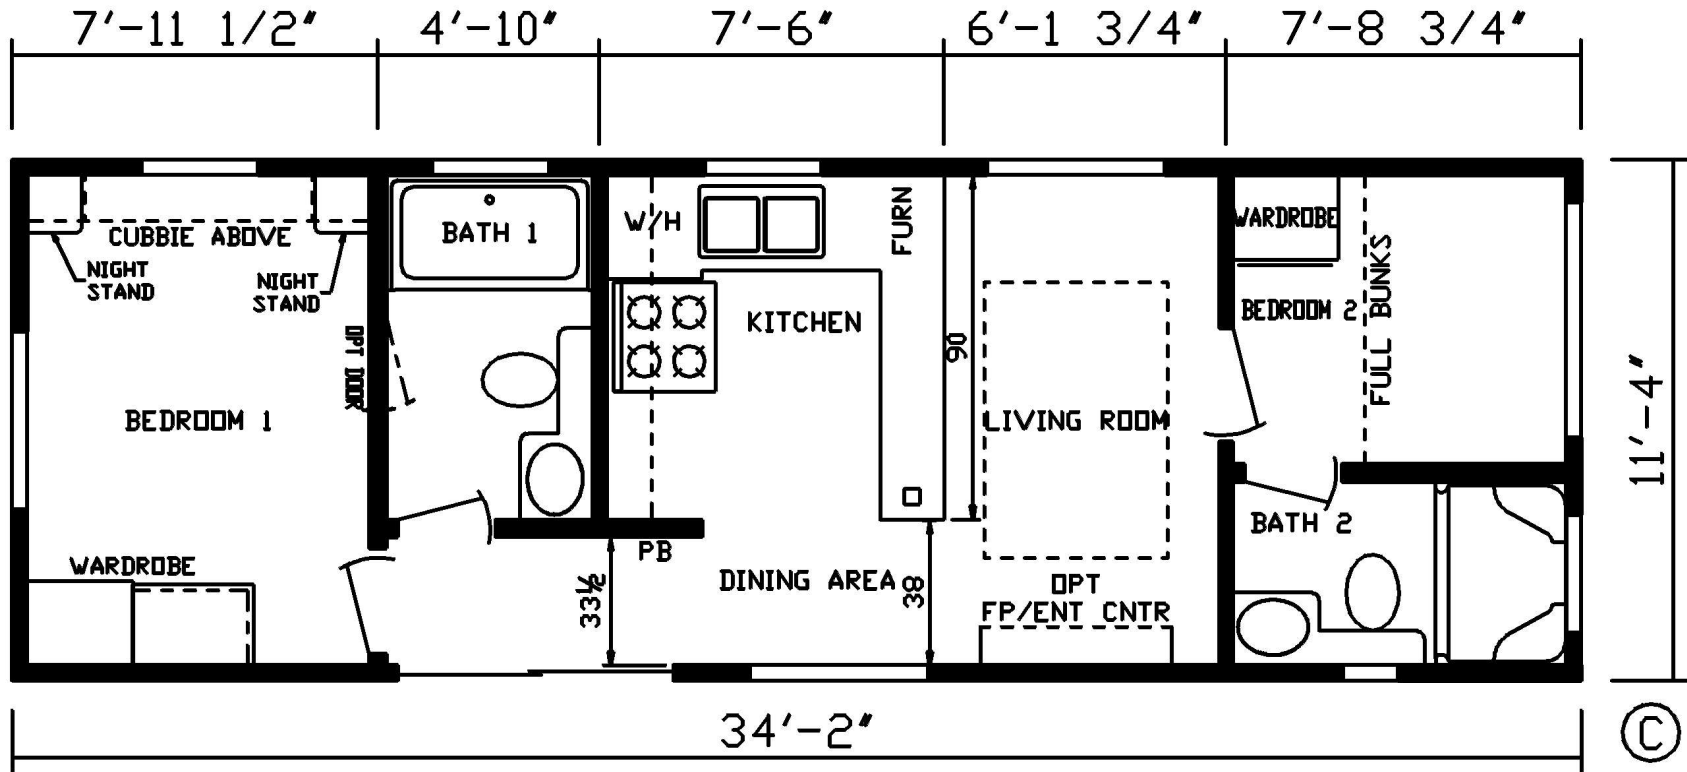

Clemans

Cavco 150 Series

399 SQ. FT. (Approximate) 2 Bedrooms, 2 Baths

Park Models
"Factory Direct Value" **DIRECT**

Last Updated: 3-28-22

FACTORY EXPO HOME CENTERS
90 Weaver Street
Rocky Mount, VA 24151

RM.ParkModelsDirect.com | 1-800-504-6921