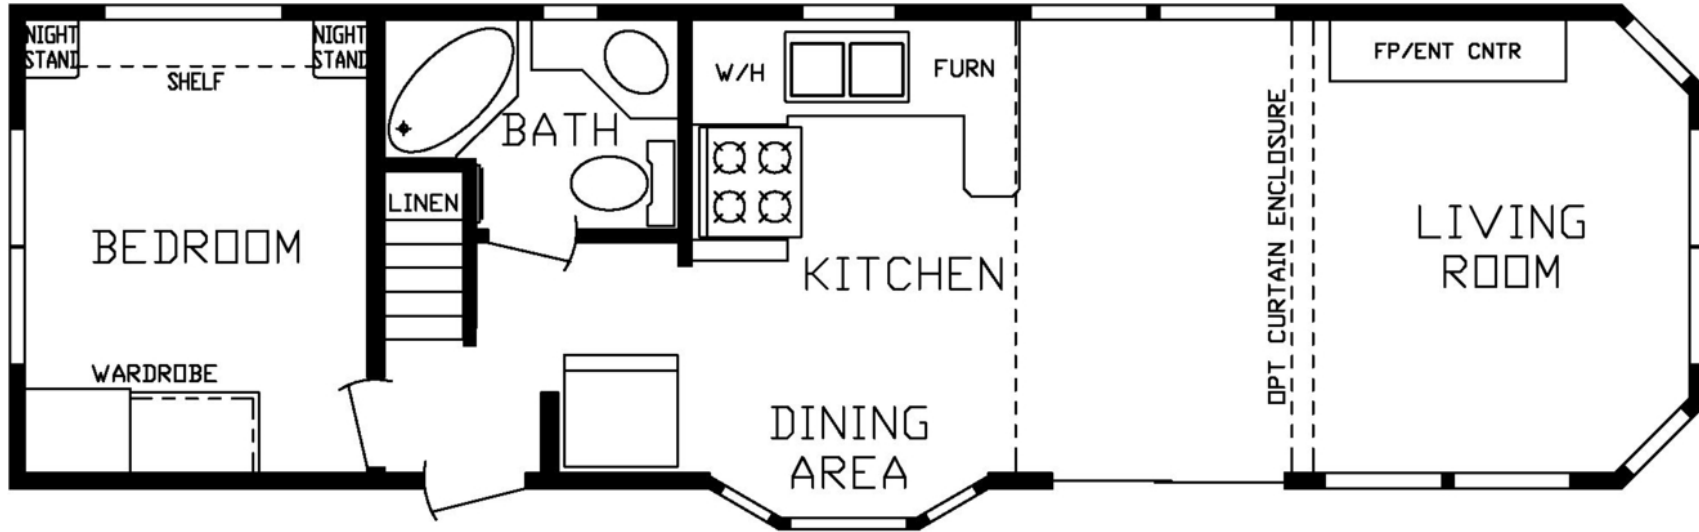

Boyce

Fairmont Country Manor Series

387 SQ. FT. (Approximate) 1 Bedroom, 1 Bath, Loft

Park Models
"Factory Direct Value" **DIRECT**

Last Updated: 3-29-22

FACTORY EXPO HOME CENTERS

90 Weaver Street
Rocky Mount, VA 24151