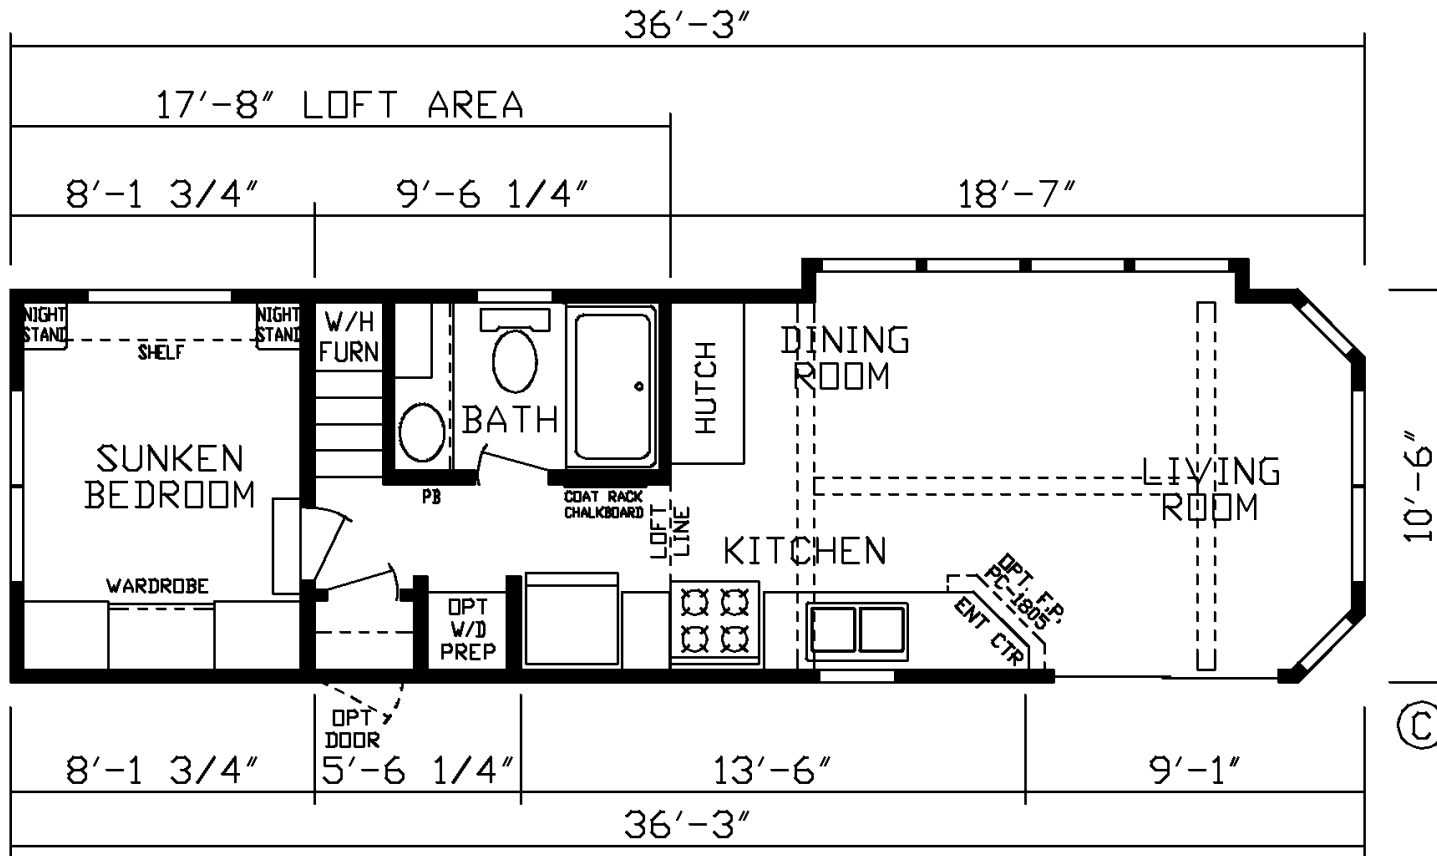

Boulton II

Fairmont Country Manor Series

399 SQ. FT. (Approximate) 1 Bedroom, 1 Bath, Loft

Last Updated: 8-26-24

FACTORY EXPO HOME CENTERS
 90 Weaver Street
 Rocky Mount, VA 24151

RM.ParkModelsDirect.com | 1-800-504-6921