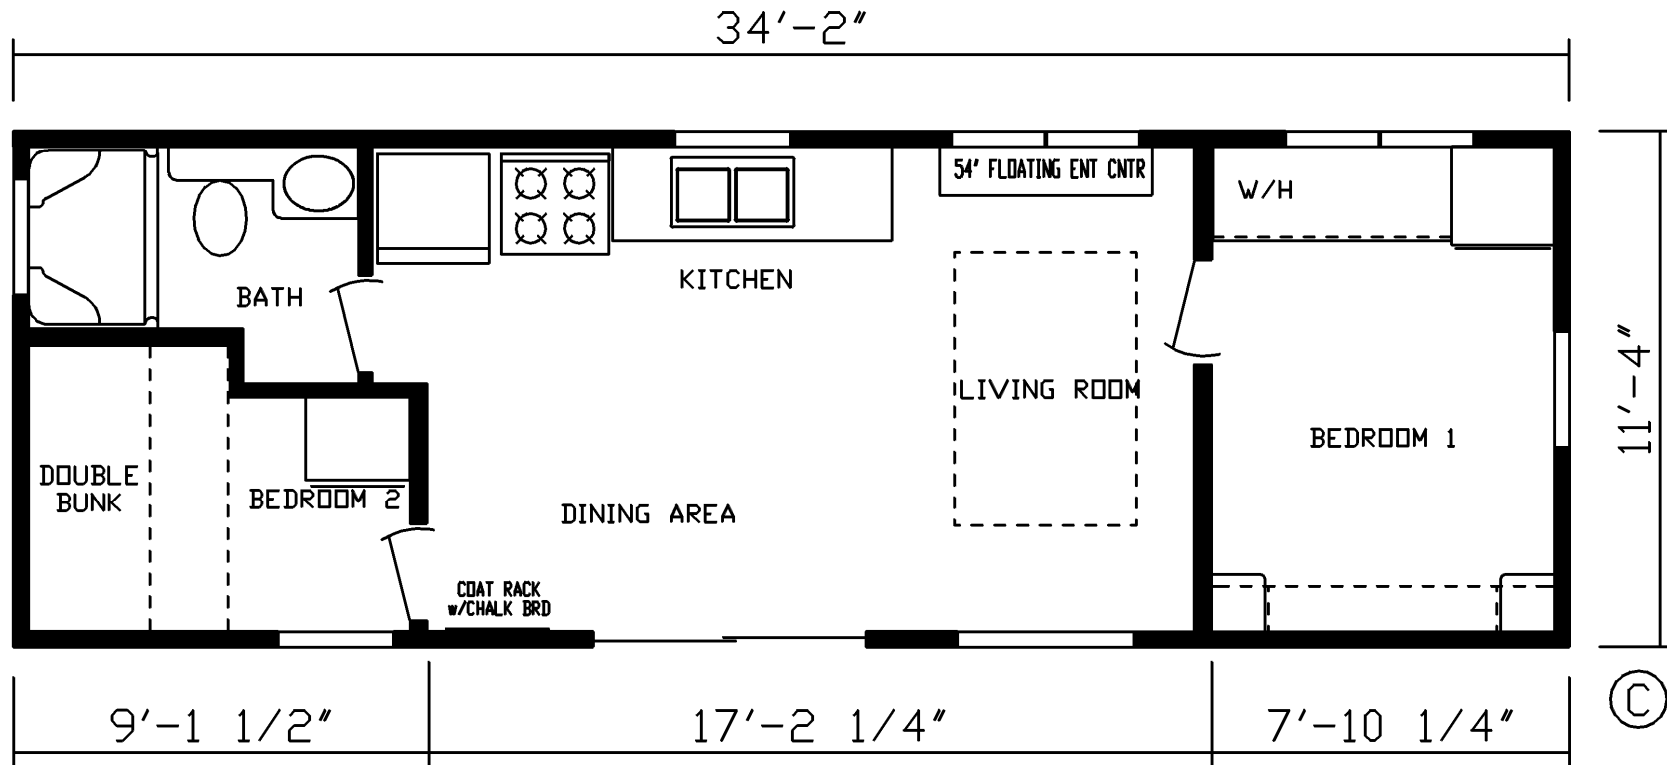

Blue Ridge

Cavco 150 Series

397 SQ. FT. (Approximate) 2 Bedroom, 1 Bath

Park Models
"Factory Direct Value" **DIRECT**

Last Updated: 3-28-22

FACTORY EXPO HOME CENTERS
90 Weaver Street
Rocky Mount, VA 24151

RM.ParkModelsDirect.com | 1-800-504-6921