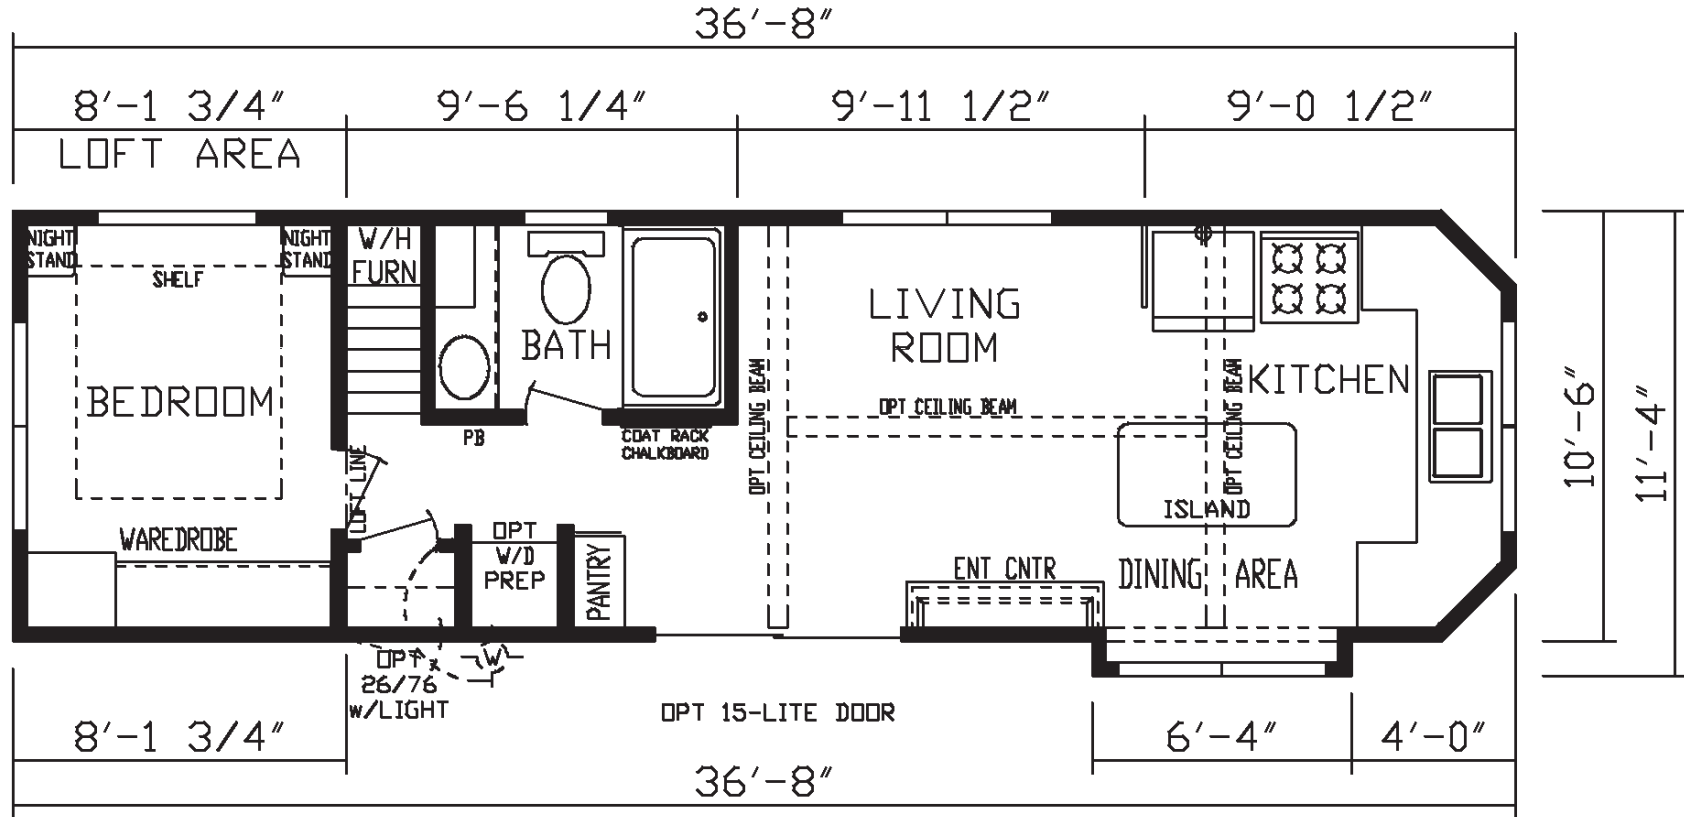

# Annabelle

Country Manor Series

399 SQ. FT. (Approximate) 1 Bedroom, 1 Bath, Loft

**Park Models**  
"Factory Direct Value" **DIRECT**

Last Updated: 10-26-23

**FACTORY EXPO HOME CENTERS**  
90 Weaver Street  
Rocky Mount, VA 24151