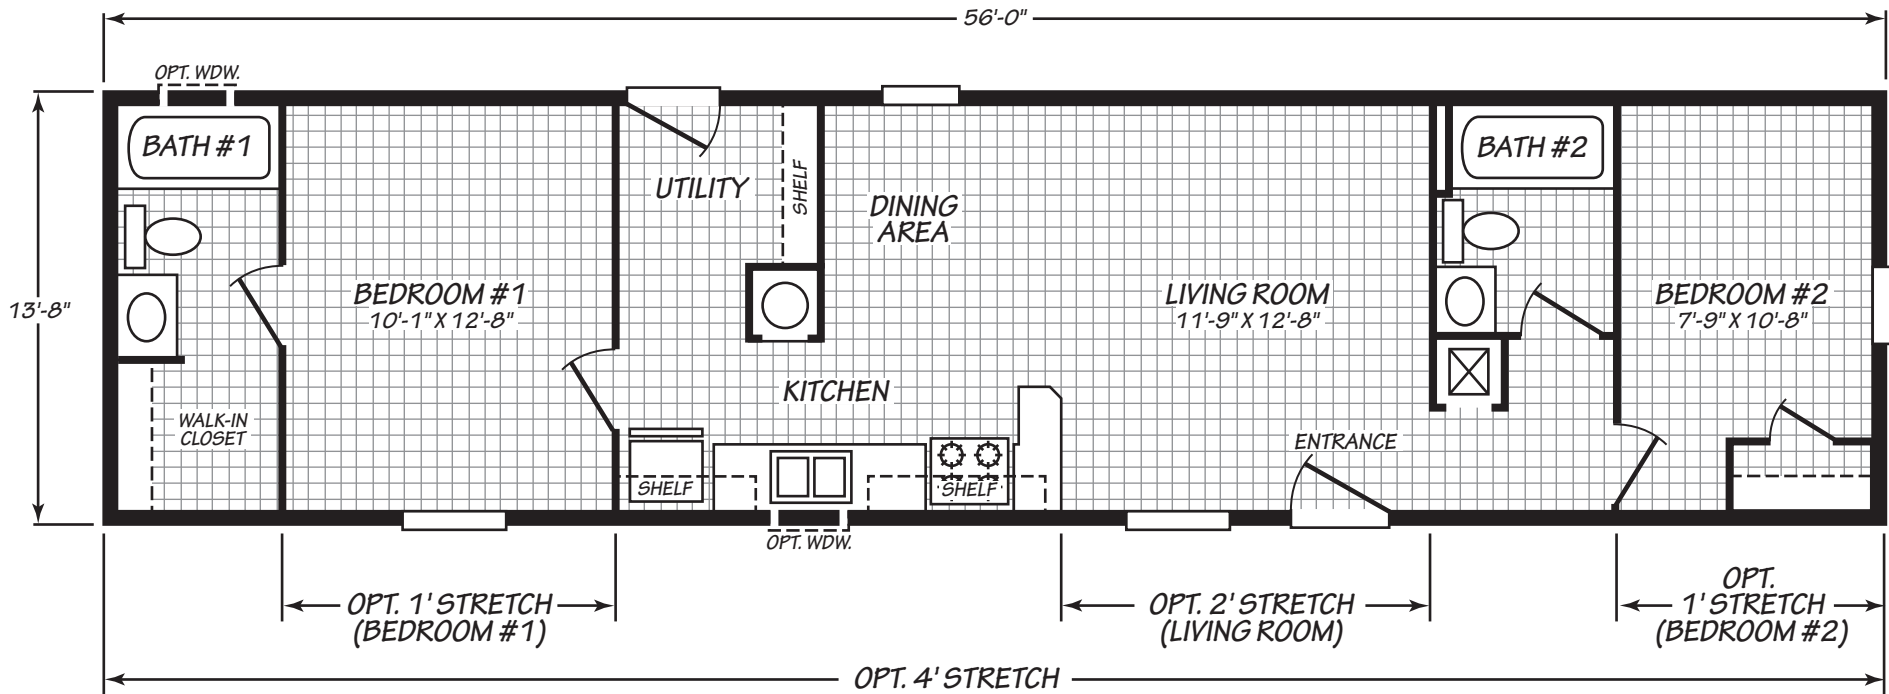

Wickerton

Blue Ridge Single Series

765 SQ. FT. (Approximate) 2 Bedrooms, 2 Baths

Last Updated: 2-4-25

FACTORY EXPO HOME CENTERS
 90 Weaver Street
 Rocky Mount, VA 24151

FactoryExpoMobileHomes.com | 1-800-574-8523