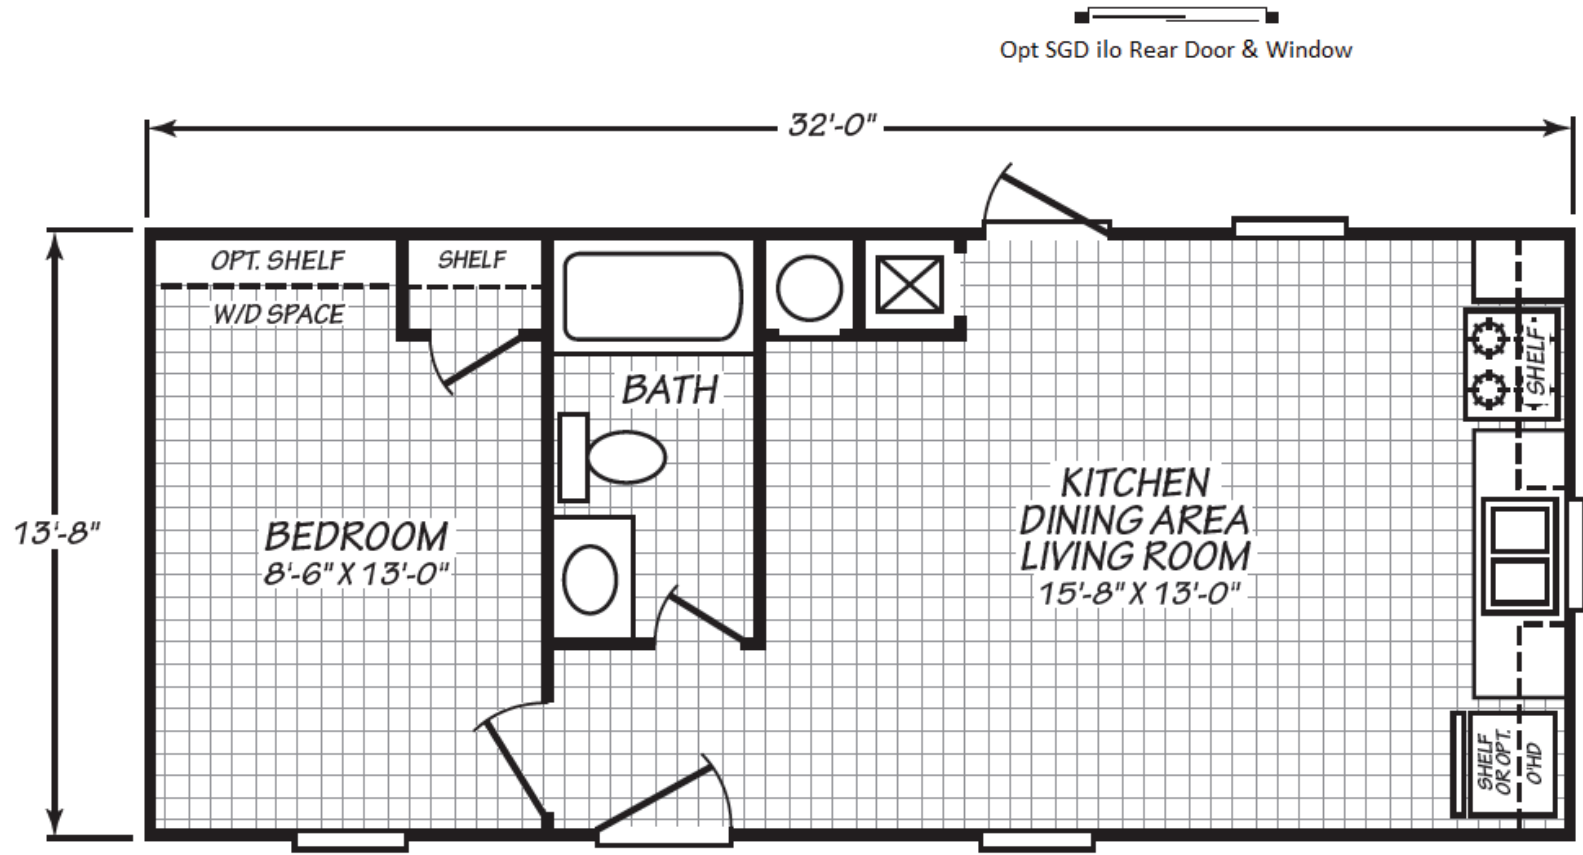

Thrifty 1

Expo Elite Series

437 SQ. FT. (Approximate) 1 Bedroom, 1 Bath

Last Updated: 1-19-23

*Special Value Home, Limit 1 per Customer

FACTORY EXPO HOME CENTERS
90 Weaver Street
Rocky Mount, VA 24151

Opt. Window Add
(to make Double Window)