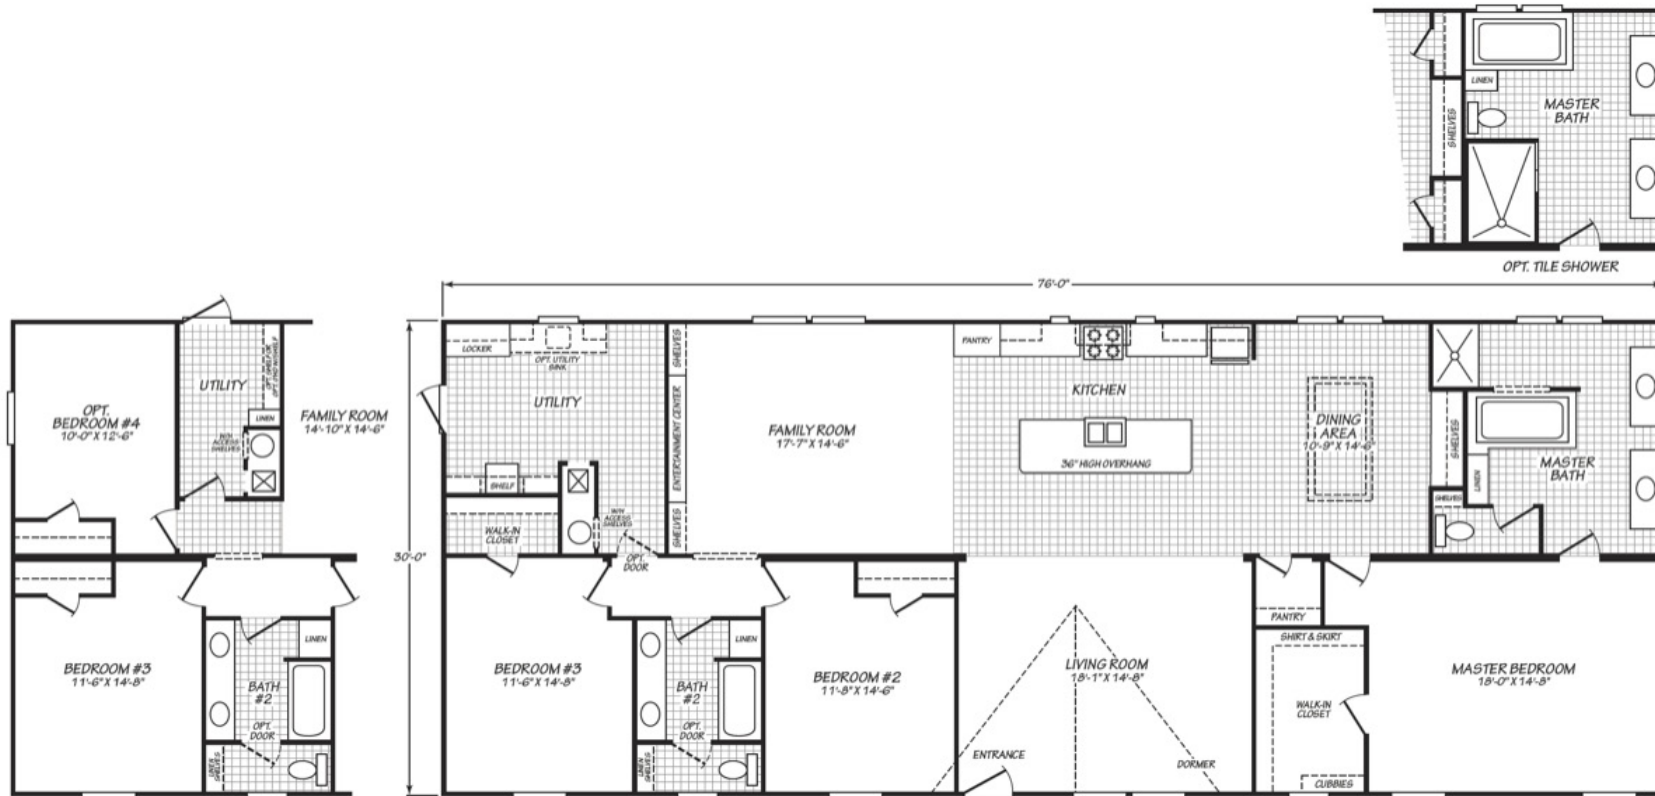

Rush Creek

Blue Ridge Multi-Wide Series

Factory Expo

"Factory Direct Pricing" HOME CENTERS

3 Bedrooms, 2 Baths, Den
Approx. 2,280 Sq. Ft.

Last Updated: 8-1-19

Factory Expo Home Centers
90 Weaver Street
Rocky Mount, Virginia 24151