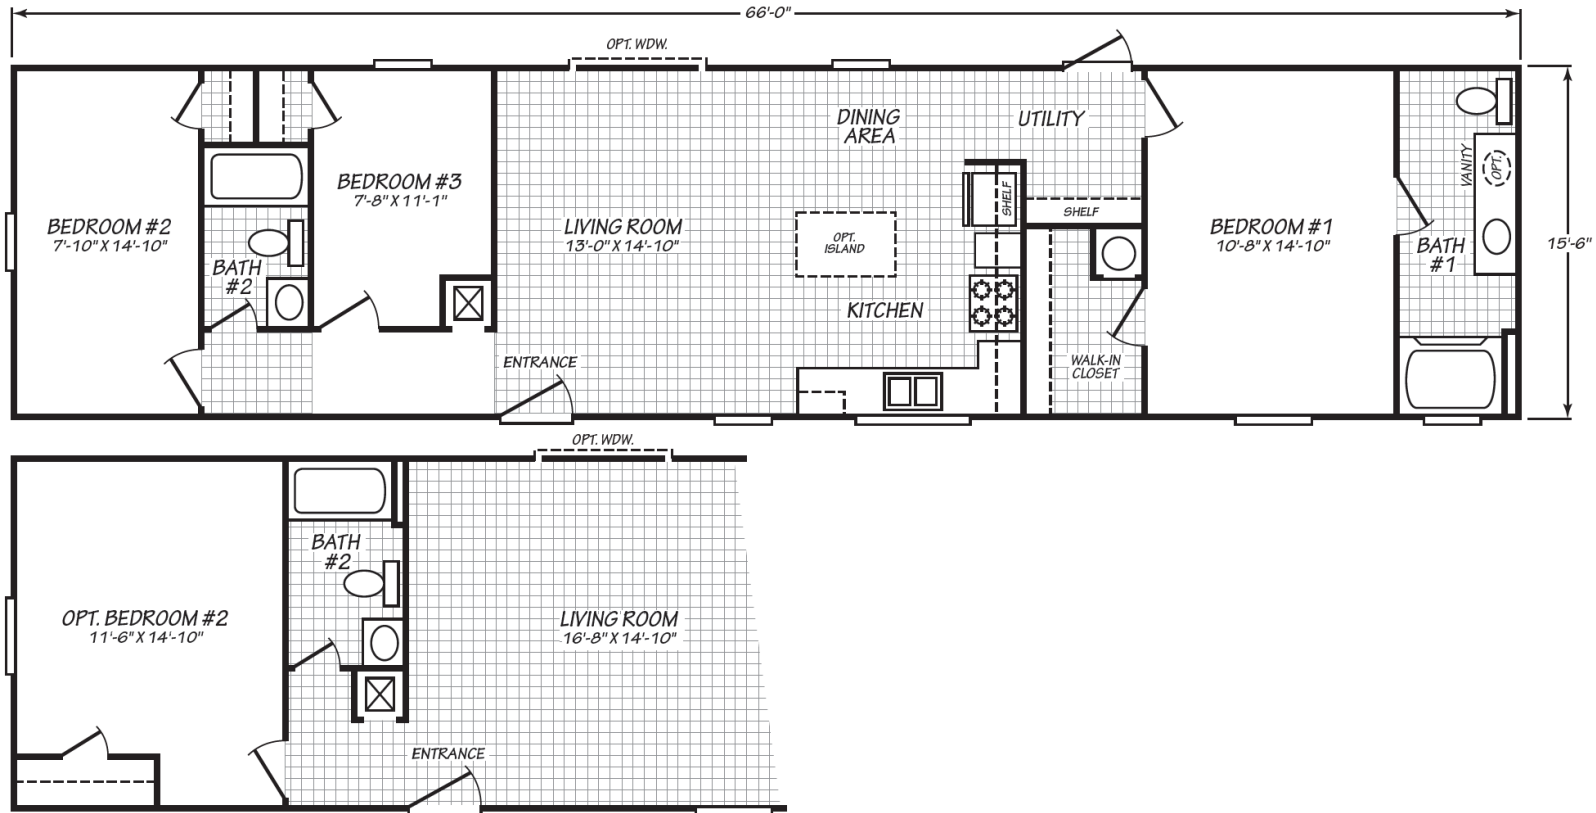

Richlands

Blue Ridge Single Series

1,023 SQ. FT. (Approximate) 3 Bedrooms, 2 Baths

Last Updated: 4-18-24

FACTORY EXPO HOME CENTERS
 90 Weaver Street
 Rocky Mount, VA 24151

FactoryExpoMobileHomes.com | 1-800-574-8523