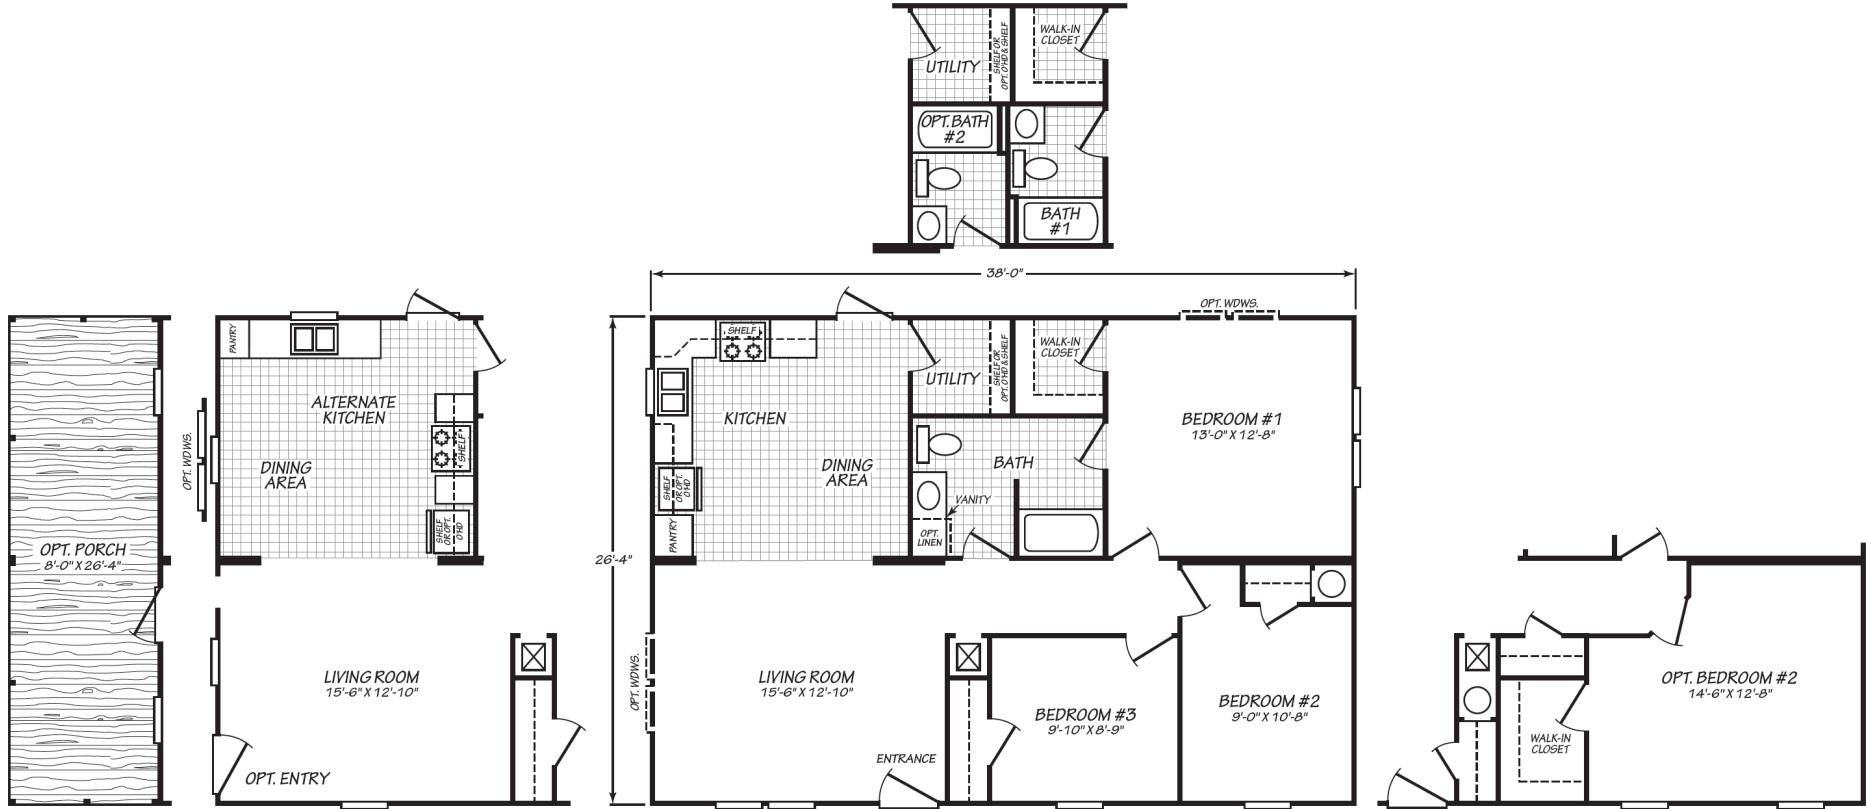

Rainey

Blue Ridge Multi-Wide Series

1,000 SQ. FT. (Approximate) 3 Bedroom, 1 Bath

Last Updated: 9-6-22

FACTORY EXPO HOME CENTERS
 90 Weaver Street
 Rocky Mount, VA 24151

FactoryExpoMobileHomes.com | 1-800-574-8523