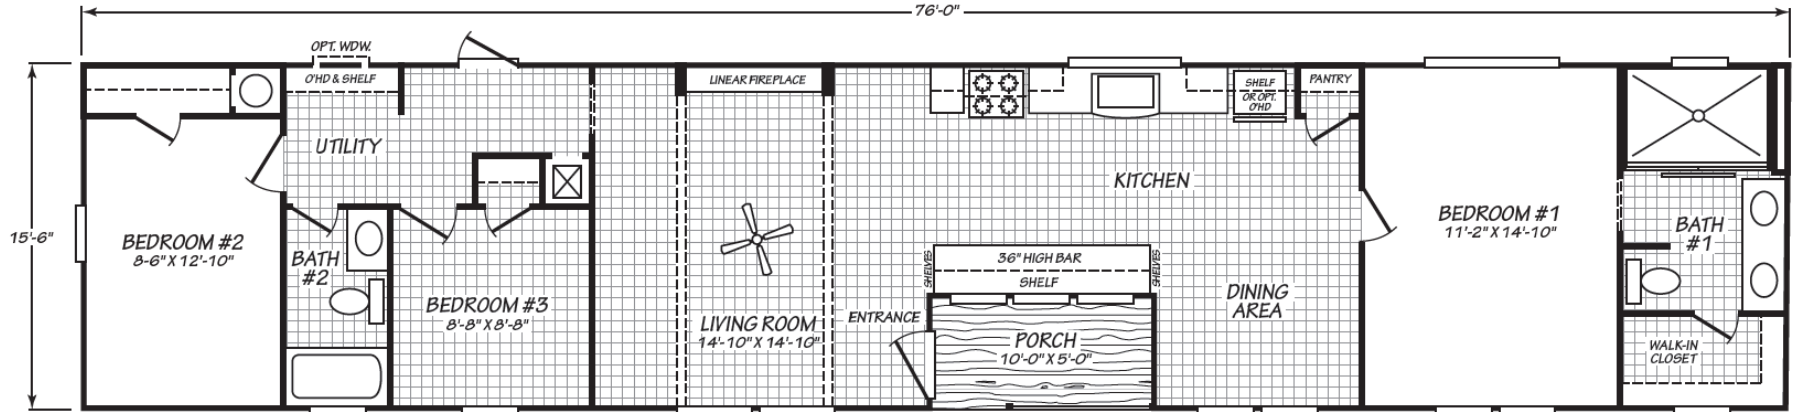

Montview

Blue Ridge Single Series

1,178 SQ. FT. (Approximate) 3 Bedrooms, 2 Baths

Last Updated: 12-20-21

ALTERNATE ISLAND PLAN

FACTORY EXPO HOME CENTERS
 90 Weaver Street
 Rocky Mount, VA 24151

FactoryExpoMobileHomes.com | 1-800-574-8523