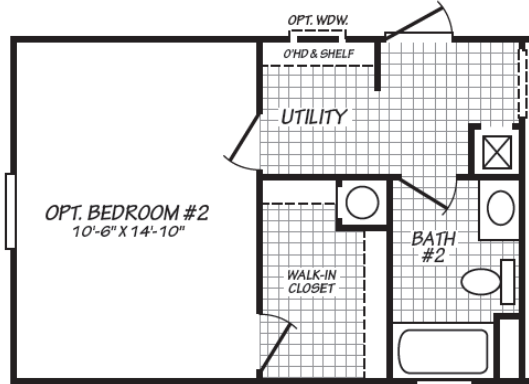

Montview

Blue Ridge Single Series

1,178 SQ. FT. (Approximate) 3 Bedrooms, 2 Baths

Last Updated: 12-20-21

ALTERNATE ISLAND PLAN

FACTORY EXPO HOME CENTERS
 90 Weaver Street
 Rocky Mount, VA 24151

FactoryExpoMobileHomes.com | 1-800-574-8523