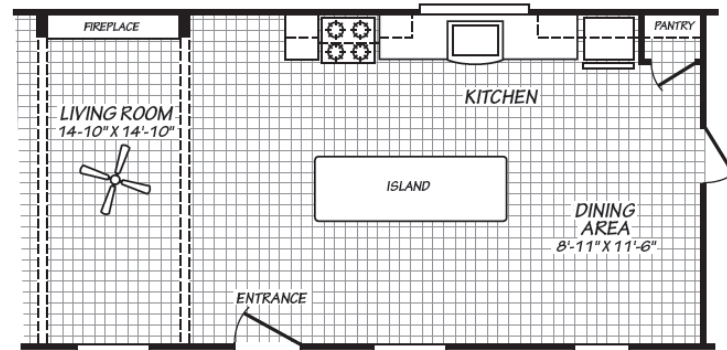

Montview

Blue Ridge Single Series

1,178 SQ. FT. (Approximate) 3 Bedrooms, 2 Baths

Last Updated: 12-20-21

ALTERNATE ISLAND PLAN

FACTORY EXPO HOME CENTERS
 90 Weaver Street
 Rocky Mount, VA 24151

FactoryExpoMobileHomes.com | 1-800-574-8523