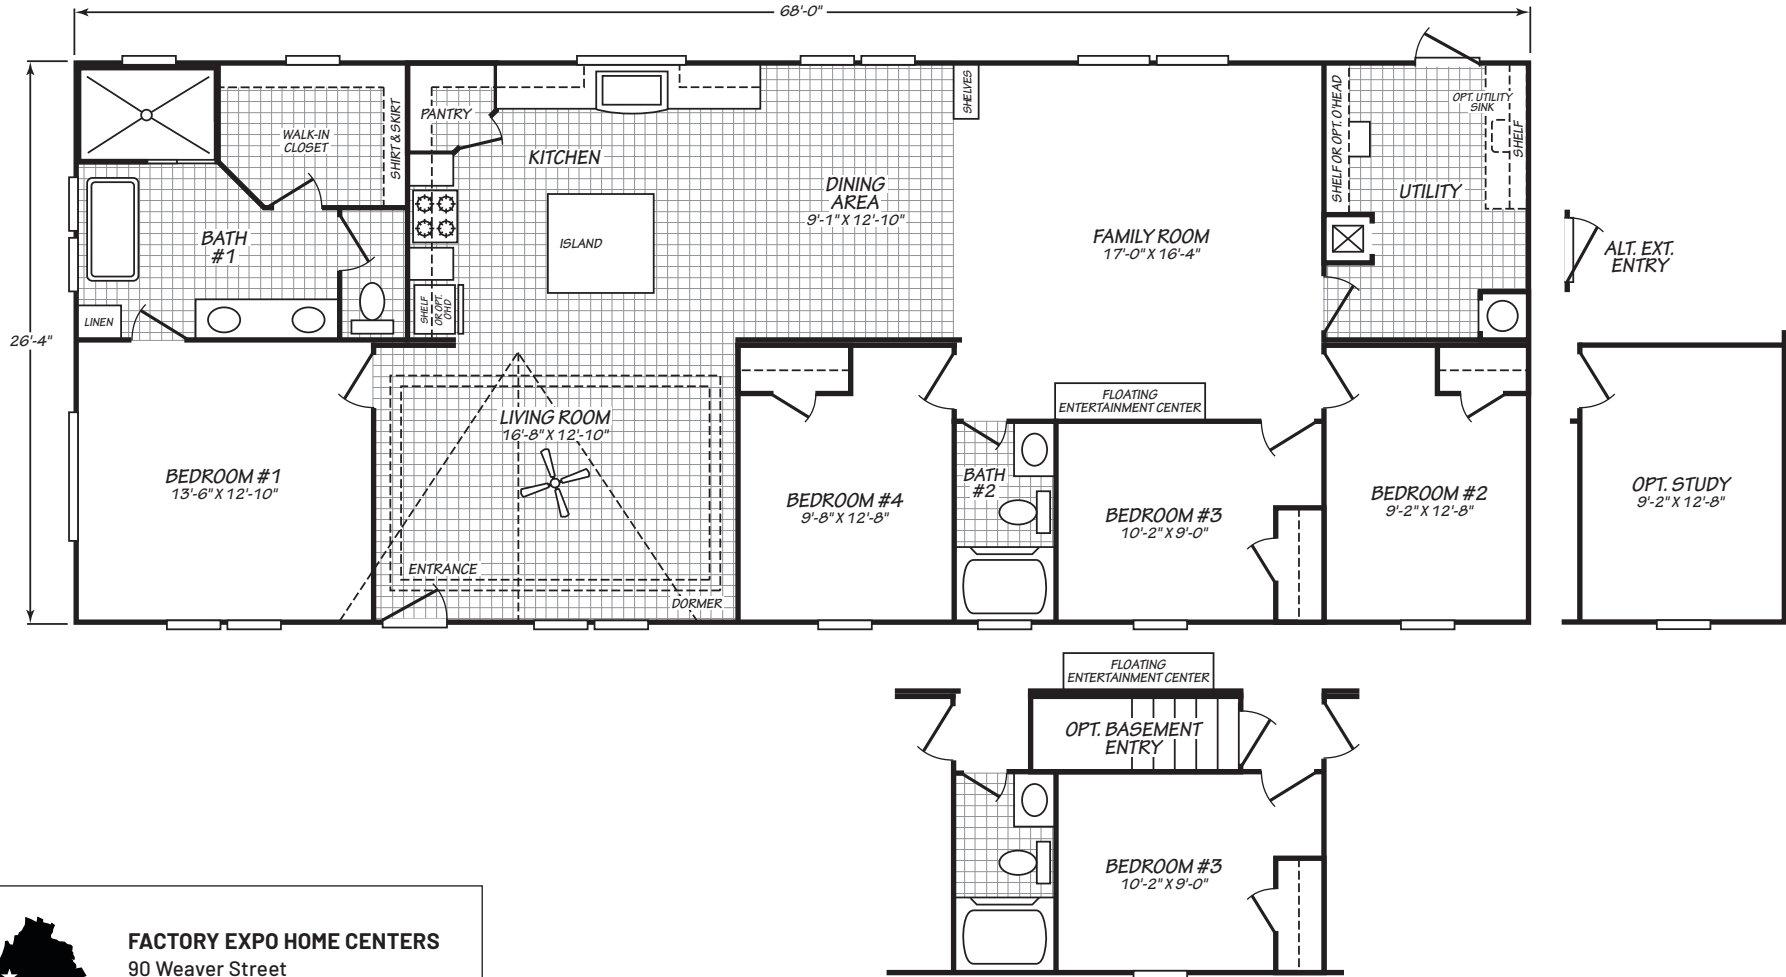

Meadowlark

Blue Ridge Multi-Wide Series

1,790 SQ. FT. (Approximate) 3 Bedroom, 2 Bath

Last Updated: 11-28-22

FACTORY EXPO HOME CENTERS
 90 Weaver Street
 Rocky Mount, VA 24151

FactoryExpoMobileHomes.com | 1-800-574-8523