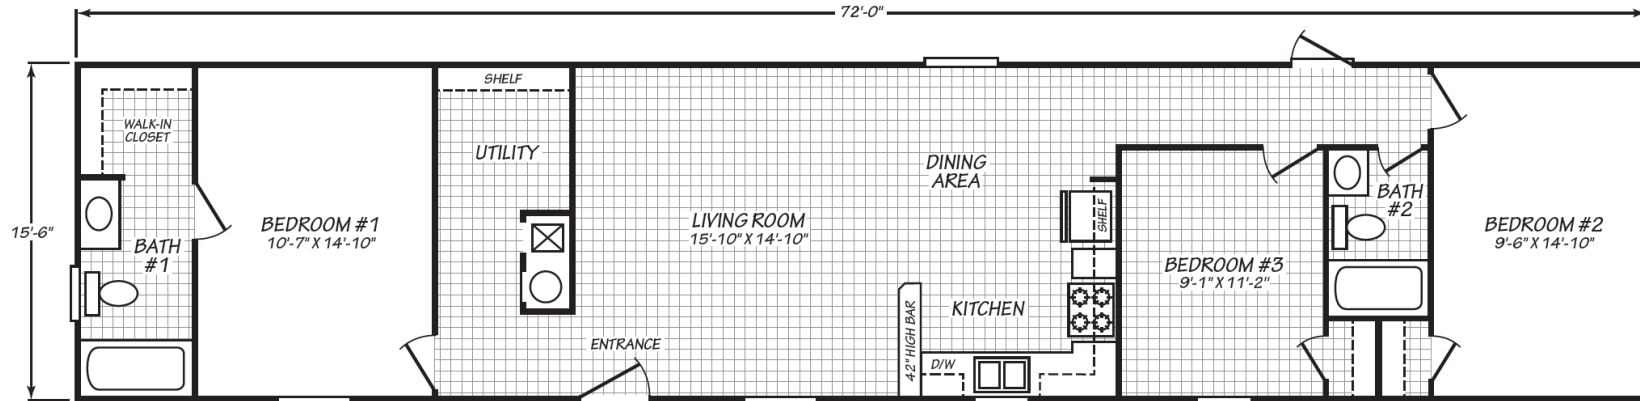

# Lunenburg

Blue Ridge Single Series

1,116 SQ. FT. (Approximate) 3 Bedrooms, 2 Baths

Last Updated: 3-22-24

OPT. 2 BEDROOM PLAN

**FACTORY EXPO HOME CENTERS**  
 90 Weaver Street  
 Rocky Mount, VA 24151

**FactoryExpoMobileHomes.com | 1-800-574-8523**