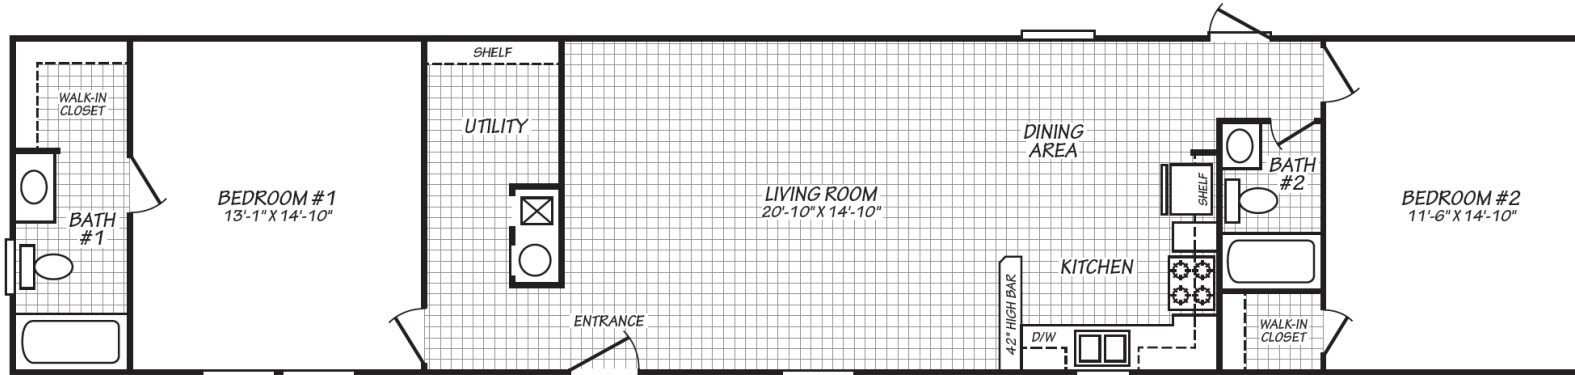

# Lunenburg

Blue Ridge Single Series

1,116 SQ. FT. (Approximate) 3 Bedrooms, 2 Baths

Last Updated: 3-22-24

OPT. 2 BEDROOM PLAN

**FACTORY EXPO HOME CENTERS**  
 90 Weaver Street  
 Rocky Mount, VA 24151

**FactoryExpoMobileHomes.com | 1-800-574-8523**