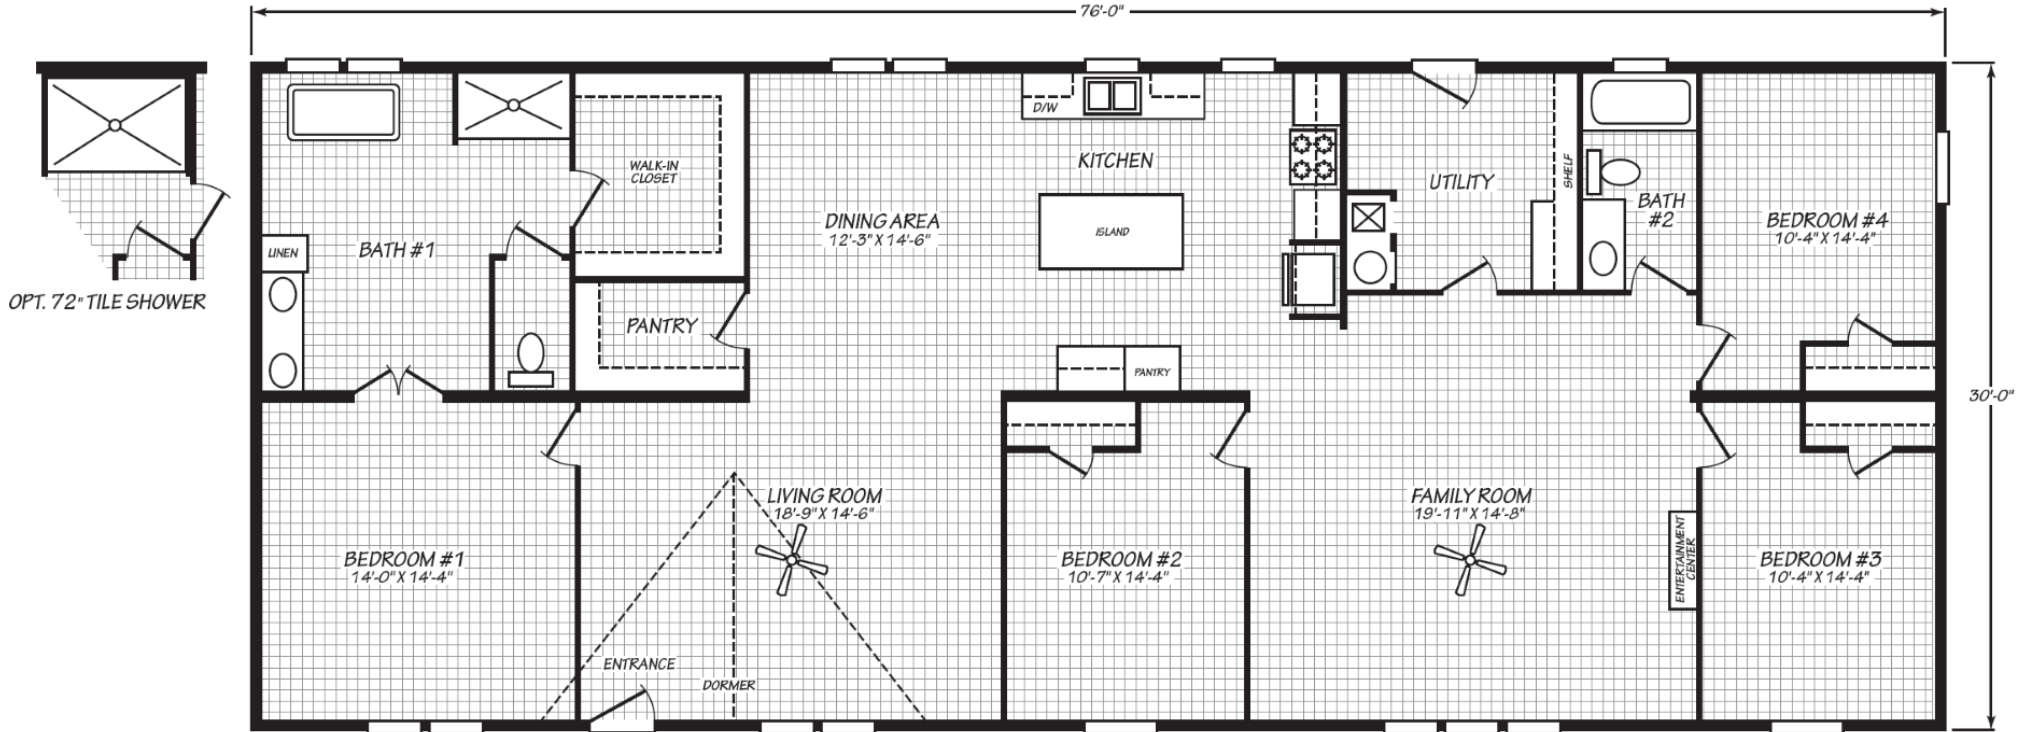

# Laneview

Blue Ridge Multi-Wide Series

2280 SQ. FT. (Approximate) 4 Bedroom, 2 Bath

Last Updated: 12-17-24

**FACTORY EXPO HOME CENTERS**  
 90 Weaver Street  
 Rocky Mount, VA 24151

**FactoryExpoMobileHomes.com | 1-800-574-8523**