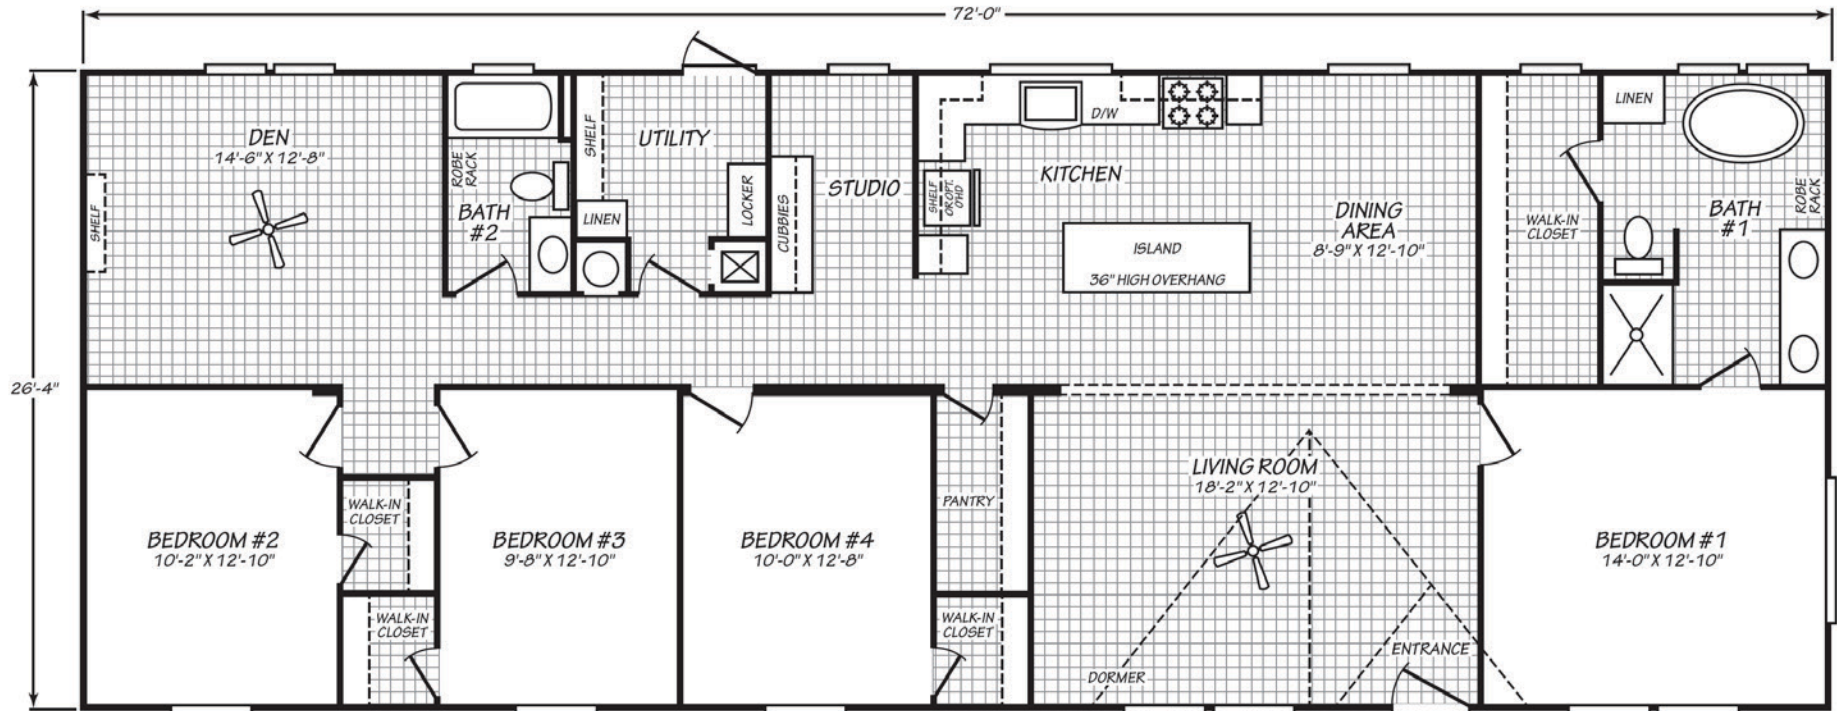

Huddleston

Berkshire Series

1,896 SQ. FT. (Approximate) 4 Bedroom, 2 Bath

Last Updated: 11-10-22

FACTORY EXPO HOME CENTERS
 90 Weaver Street
 Rocky Mount, VA 24151

FactoryExpoMobileHomes.com | 1-800-574-8523