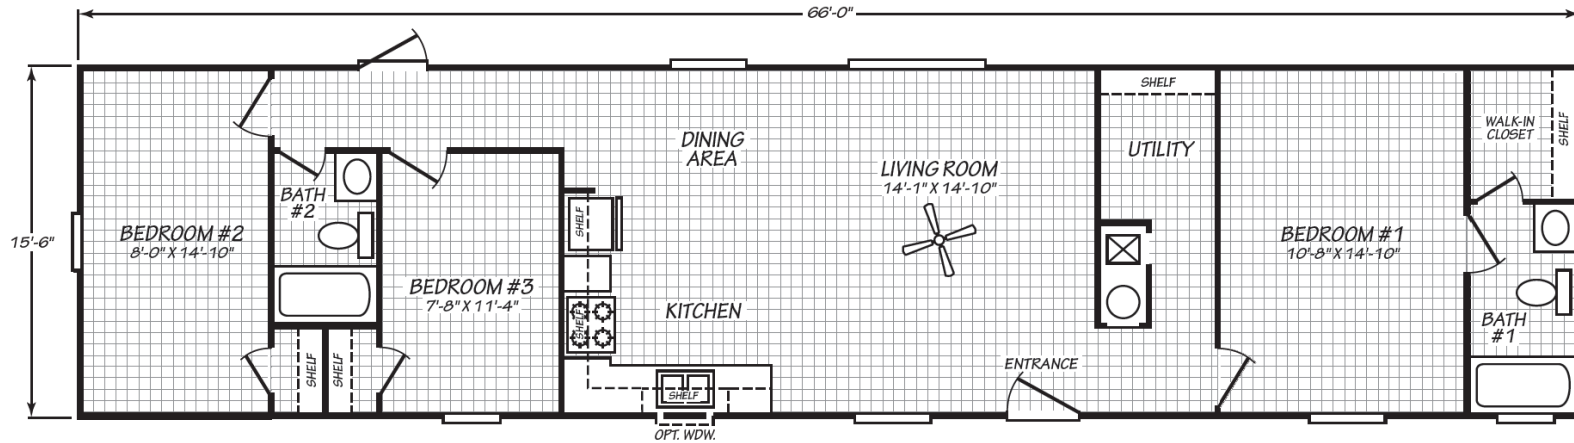

# Holley

Blue Ridge Single Series

1,023 SQ. FT. (Approximate) 3 Bedrooms, 2 Baths

Last Updated: 6-28-24

ALT. BEDROOM #2 PLAN

**FACTORY EXPO HOME CENTERS**

90 Weaver Street  
Rocky Mount, VA 24151

**FactoryExpoMobileHomes.com | 1-800-574-8523**