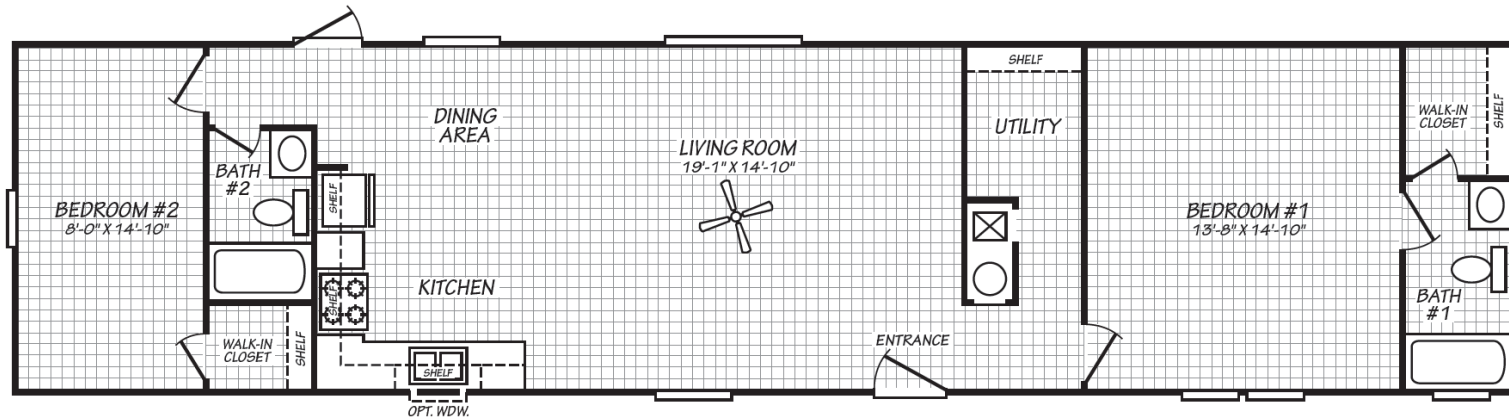

# Holley

Blue Ridge Single Series

1,023 SQ. FT. (Approximate) 3 Bedrooms, 2 Baths

Last Updated: 6-28-24

ALT. BEDROOM #2 PLAN

**FACTORY EXPO HOME CENTERS**

90 Weaver Street  
Rocky Mount, VA 24151

**FactoryExpoMobileHomes.com | 1-800-574-8523**