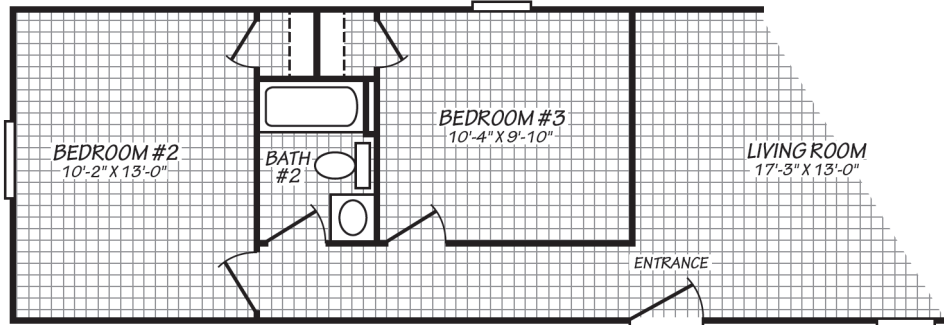

Hendrix

Blue Ridge Single Series

1,038 SQ. FT. (Approximate) 4 Bedrooms, 2 Baths

Last Updated: 8-10-23

ALT. 3 BEDROOM PLAN

FACTORY EXPO HOME CENTERS
 90 Weaver Street
 Rocky Mount, VA 24151

FactoryExpoMobileHomes.com | 1-800-574-8523