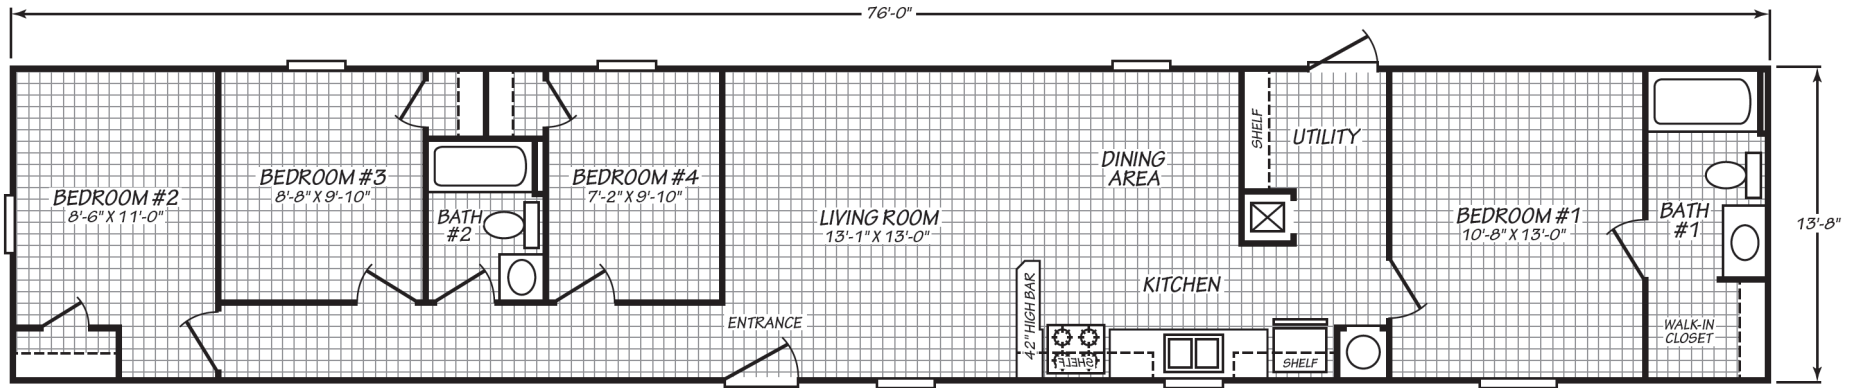

Hendrix

Blue Ridge Single Series

1,038 SQ. FT. (Approximate) 4 Bedrooms, 2 Baths

Last Updated: 8-10-23

ALT. 3 BEDROOM PLAN

FACTORY EXPO HOME CENTERS
 90 Weaver Street
 Rocky Mount, VA 24151

FactoryExpoMobileHomes.com | 1-800-574-8523