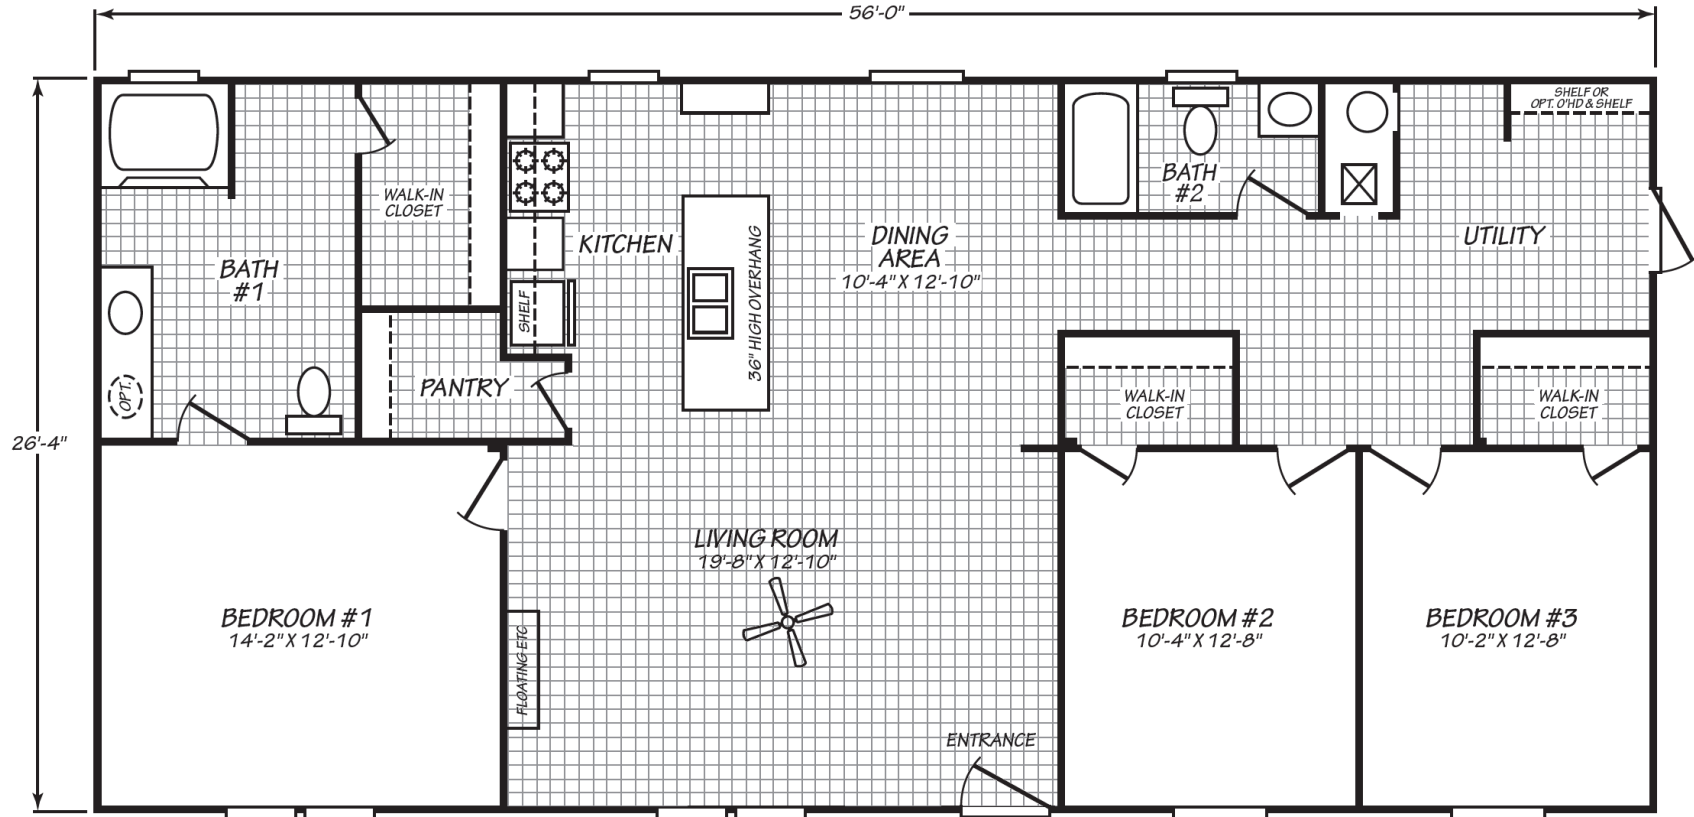

Hazel Creek

Blue Ridge Multi-Wide Series

1,474 SQ. FT. (Approximate) 3 Bedroom, 2 Bath

Last Updated: 6-16-23

FACTORY EXPO HOME CENTERS
 90 Weaver Street
 Rocky Mount, VA 24151

FactoryExpoMobileHomes.com | 1-800-574-8523