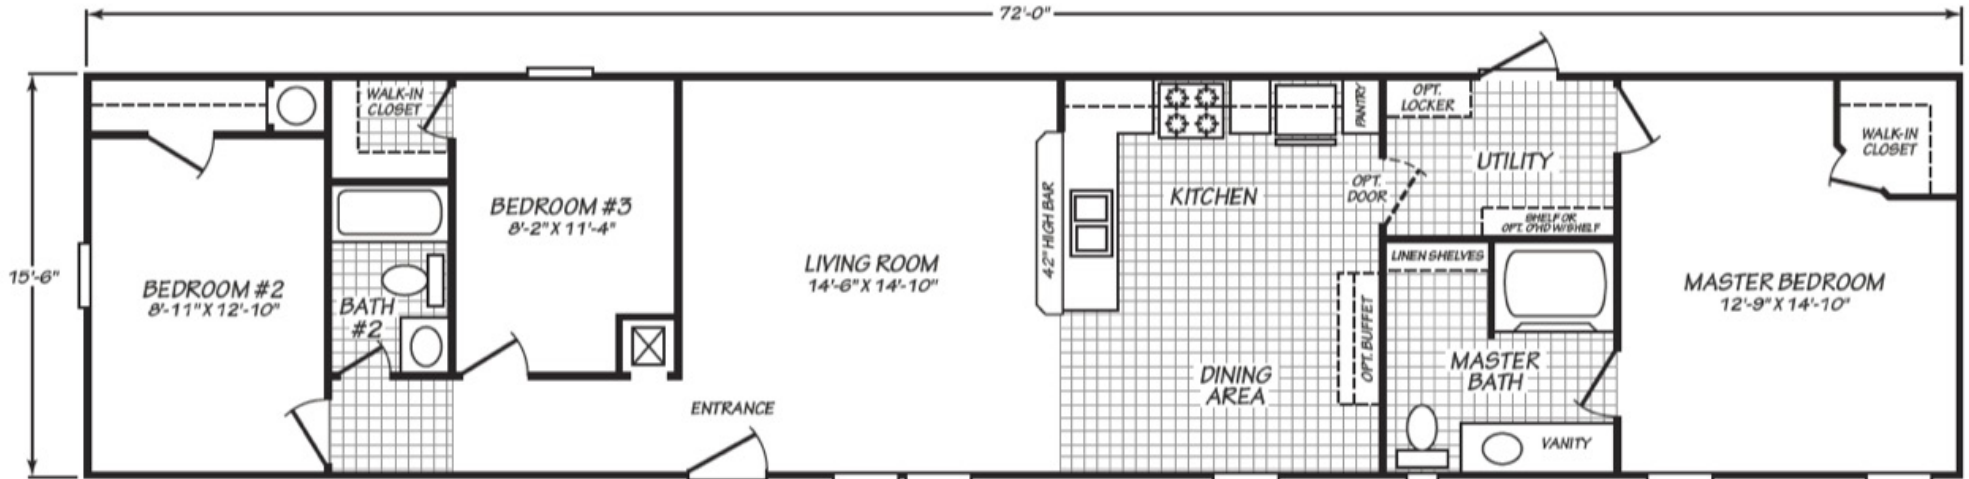

Gallion

Blue Ridge Single Series

Factory Expo

"Factory Direct Pricing" HOME CENTERS

3 Bedrooms, 2 Baths
Approx. 1,116 Sq. Ft.

Last Updated: 8-1-19

Factory Expo Home Centers
90 Weaver Street
Rocky Mount, Virginia 24151