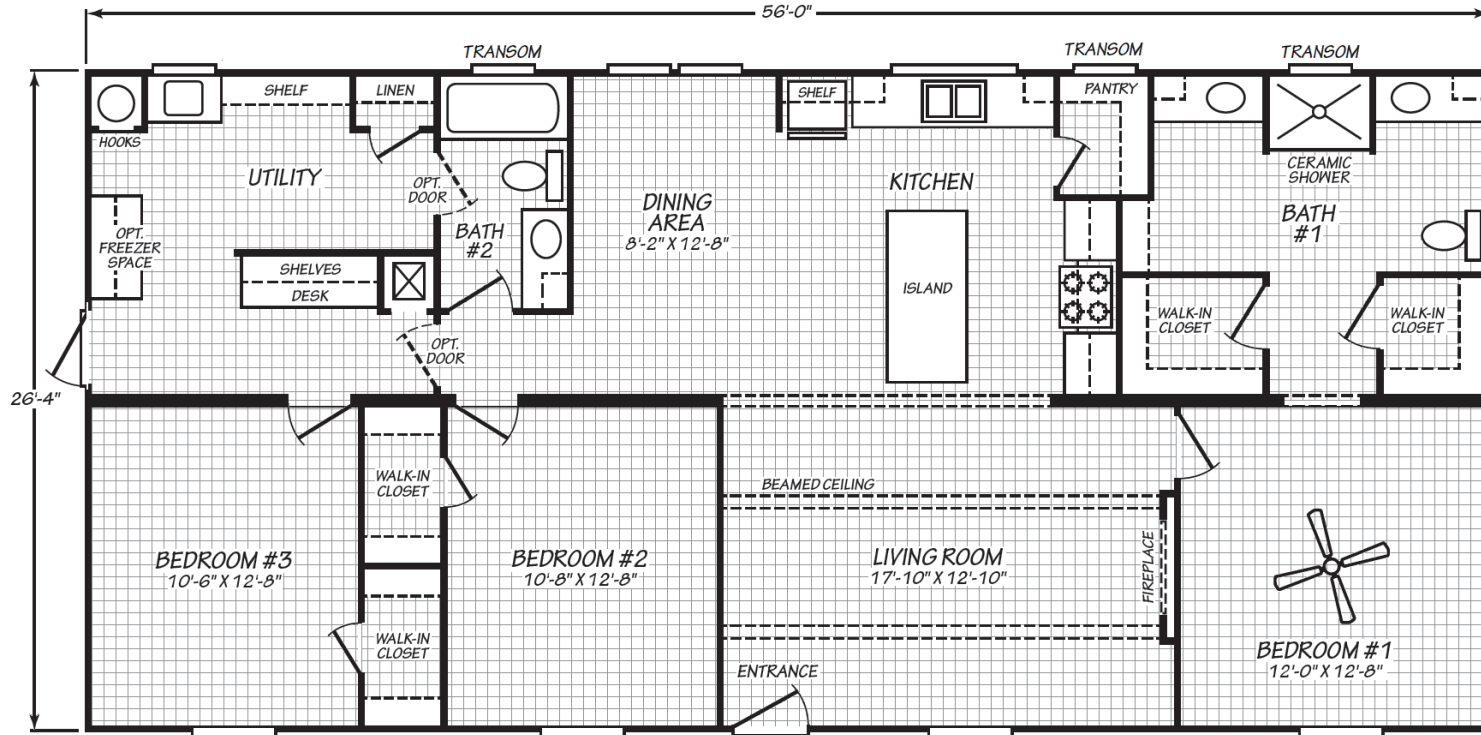

Franklin

Blue Ridge Multi-Wide Series

1,474 SQ. FT. (Approximate) 3 Bedroom, 2 Bath

Last Updated: 10-23-23

FACTORY EXPO HOME CENTERS
 90 Weaver Street
 Rocky Mount, VA 24151

FactoryExpoMobileHomes.com | 1-800-574-8523