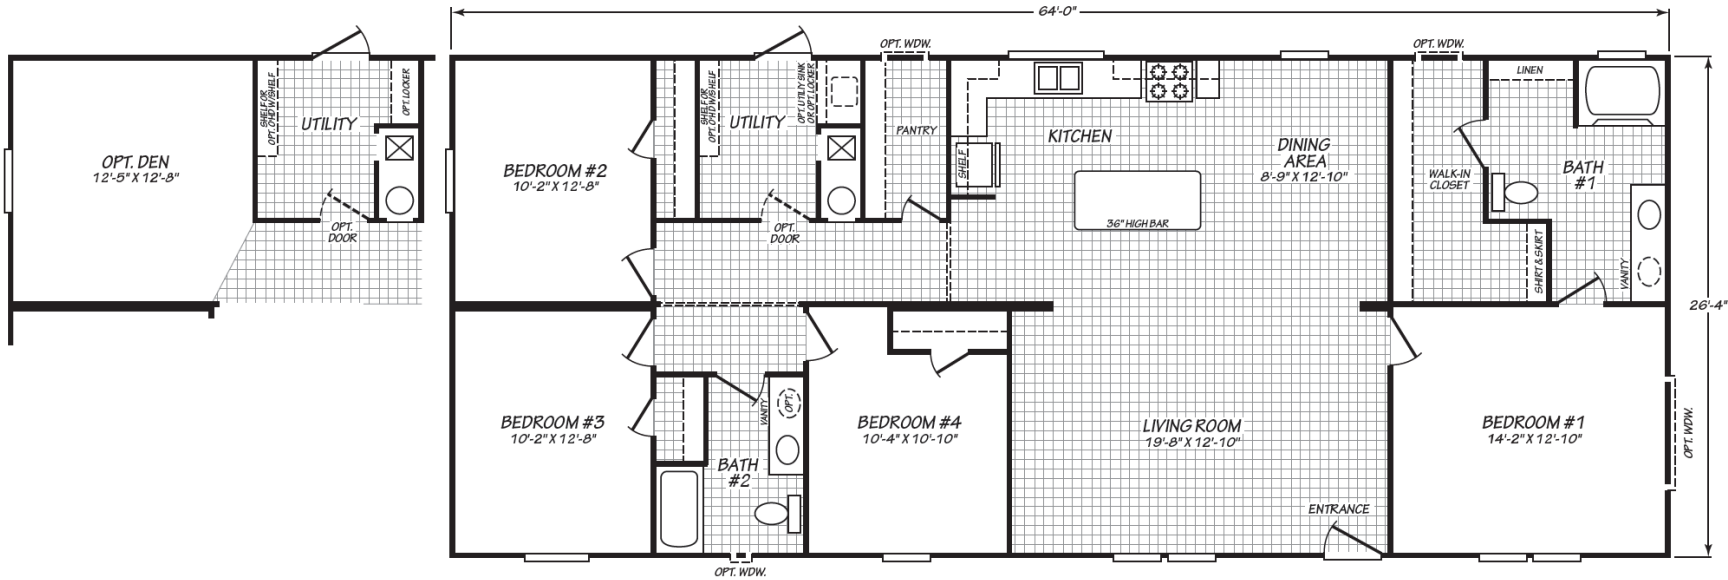

Dante

Blue Ridge Multi-Wide Series

1,685 SQ. FT. (Approximate) 4 Bedroom, 2 Bath

Last Updated: 3-22-24

FACTORY EXPO HOME CENTERS
 90 Weaver Street
 Rocky Mount, VA 24151

FactoryExpoMobileHomes.com | 1-800-574-8523