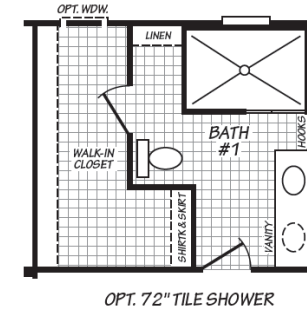

Dante

Blue Ridge Multi-Wide Series

1,685 SQ. FT. (Approximate) 4 Bedroom, 2 Bath

Last Updated: 3-22-24

FACTORY EXPO HOME CENTERS
 90 Weaver Street
 Rocky Mount, VA 24151

FactoryExpoMobileHomes.com | 1-800-574-8523