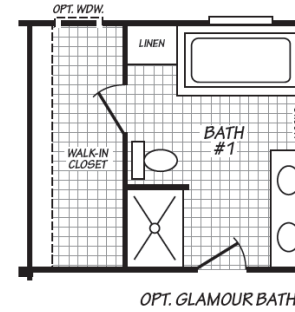

Dante

Blue Ridge Multi-Wide Series

1,685 SQ. FT. (Approximate) 4 Bedroom, 2 Bath

Last Updated: 3-22-24

FACTORY EXPO HOME CENTERS
 90 Weaver Street
 Rocky Mount, VA 24151

FactoryExpoMobileHomes.com | 1-800-574-8523