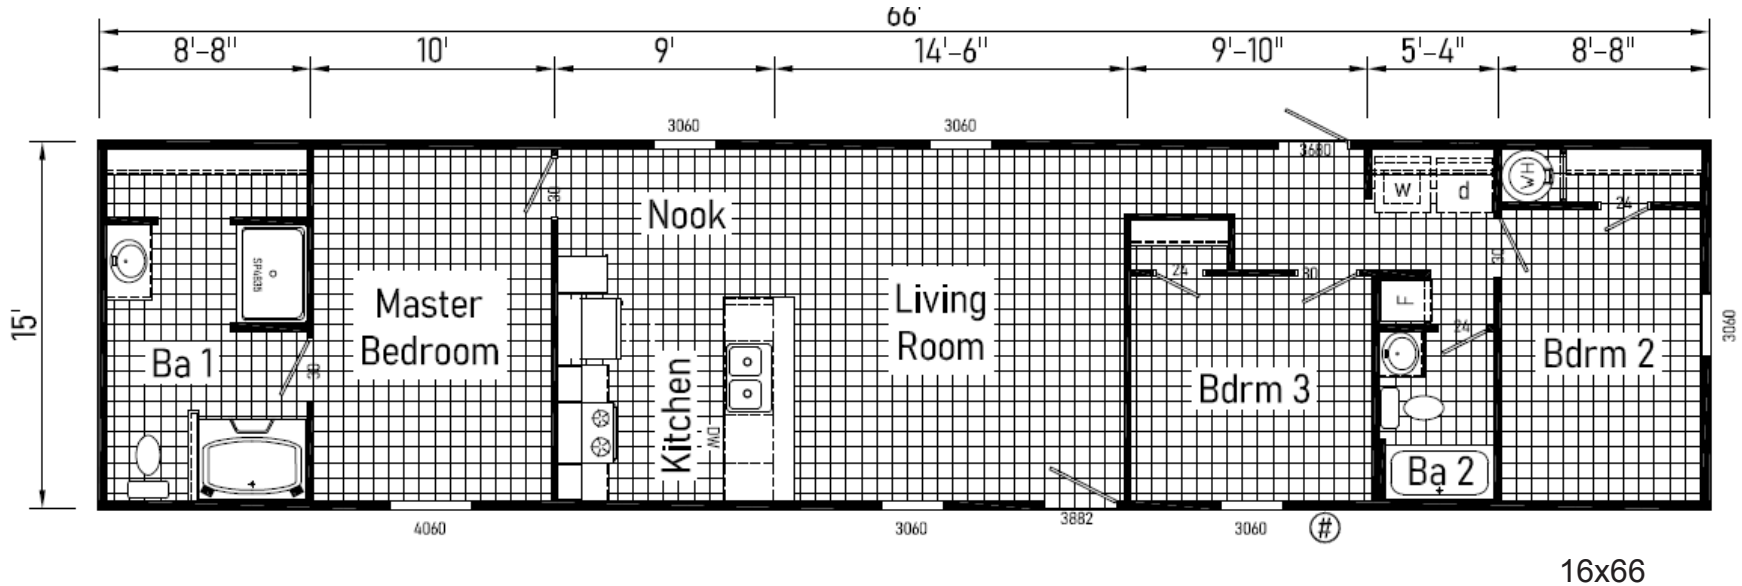

Broadford

Phoenix Series

1,056 SQ. FT. (Approximate) 3 Bedroom, 2 Bath

Last Updated: 8-30-23

16x66

FACTORY EXPO HOME CENTERS

90 Weaver Street
Rocky Mount, VA 24151

FactoryExpoMobileHomes.com | 1-800-574-8523